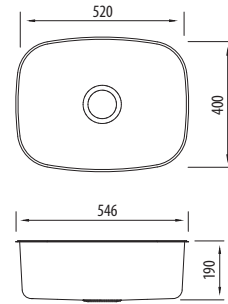

# Endeavour

Proudly Aussie made 

EE50U

Large Bowl Undermount Sink

All dimensions in mm

## Specifications /

<b>Sink size</b>	546W x 426H mm
<b>Bowl size</b>	Large Bowl 520W x 400H x 190D / 35L
<b>Construction</b>	2 piece, bowl and rim seam welded
<b>Material</b>	304 grade, 18/10 polished stainless steel (0.8 mm thick)
<b>Installation</b>	Undermount
<b>Fixings</b>	Available on request
<b>Min cabinet size</b>	700 mm
<b>Tap holes</b>	N/A
<b>Waste fittings</b>	1 x 90 mm basket waste included
<b>Overflow</b>	Not available
<b>Carton size</b>	680 x 610 x 210 mm
<b>Weight</b>	7 kg
<b>Warranty</b>	Lifetime manufacturer's warranty (refer to <a href="http://oliveri.com.au">oliveri.com.au</a> )
<b>Maintenance and care instructions</b>	All surfaces should be cleaned with mild liquid detergent or soap and water. To maintain the shine on your Oliveri stainless steel sink, we recommended the use of any of the easy to obtain, non-abrasive stainless steel cleaners or metal polishes.