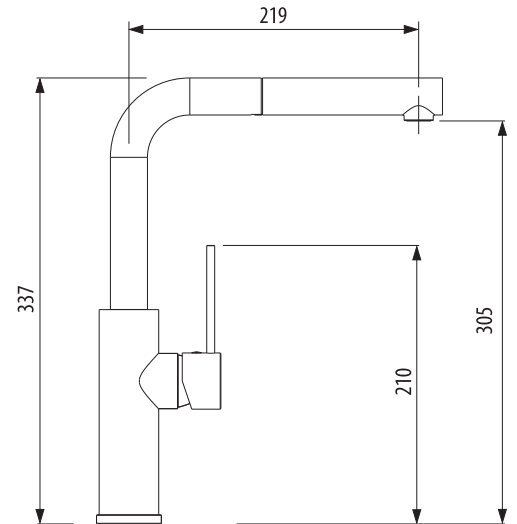

Mito

MT0079B
Pull Out Mixer

Italian made

All dimensions in mm

Specifications /

WELs rating	4 Stars, 6.5L per minute
Temperature rating (min / max)	1°C - 70°C
Pressure rating (min / max)	100 kPa - 600 kPa
Finish	Brushed chrome
Other available finishes	Polished chrome
Materials	Brass body (DR)
Cartridge size	35 mm
Cartridge type	Ceramic disc cartridge
Carton size	490 x 390 x 75 mm
Product weight	2.5 kg
Mixer height	337 mm
Water supply	Mains
Warranty	15 year warranty* (refer to oliveri.com.au for details)
Maintenance and care instructions	All surfaces should be cleaned with mild liquid detergent or soap and water. Do not use cream cleaners or citrus based cleaning products, as they are abrasive. Use of unsuitable cleaning agents may damage the surface. Any damage caused in this way will not be covered by warranty.