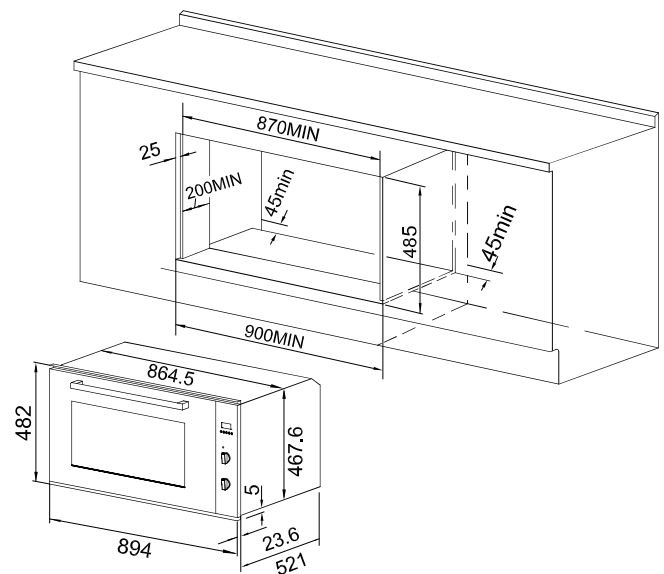

90CM 10 FUNCTION OVEN

FCE90M10B

PRODUCT INFORMATION

Overall Dimensions (mm)	894(W) x 482(H) x 545(D)
Capacity	105L Net
Oven Functions	10
Pyrolytic Function	No
Power	220-240V 50/60Hz, 3660W Max
Display	White LCD Display
Control Interface	Touch Control
Oven Door	Triple Glaze
Lighting	Twin
Child Lock	Yes
Soft Close	No
Finish	Black Glass
Accessories	Telescopic Runner Set x 1 Wire Racks x 2 Baking Tray with Wire Rack x 1 Catalytic Liners (sides & rear)
Warranty	2 Years

PLEASE NOTE: Technical and product specifications may change; therefore, cut-outs for appliances should only be by physical product measurements. The above information is indicative only.

LAST UPDATED: 07 JUNE 2022