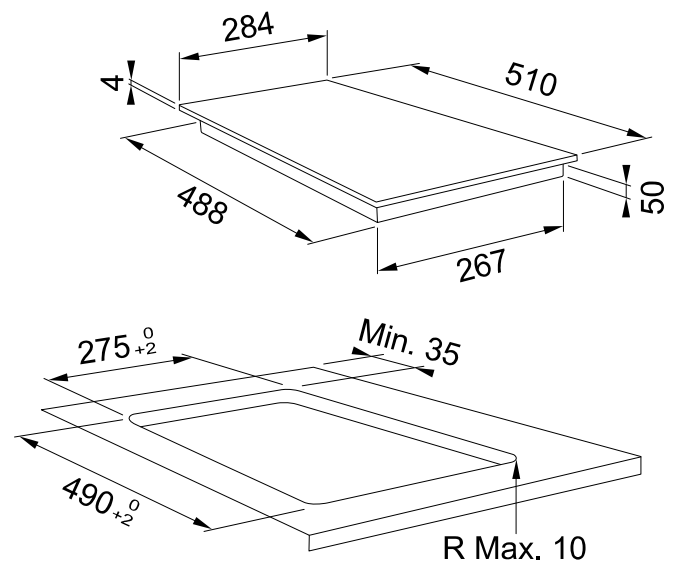

## PRODUCT INFORMATION

<b>Overall Dimensions (mm)</b>	284(W) x 510(D) x 54(H)
<b>Cut-Out Dimensions (mm)</b>	275(W) x 490(D)
<b>Number of Heating Zones</b>	2
<b>Power</b>	220-240V 50/60Hz 3600W Max
<b>Control Interface</b>	Touch Control
<b>Total Power</b>	3600W
<b>Child Lock</b>	Yes
<b>Pan Sensor</b>	Yes
<b>Boost</b>	Yes
<b>Edge Profile</b>	Frameless
<b>Finish</b>	Black Glass
<b>Warranty</b>	2 Years