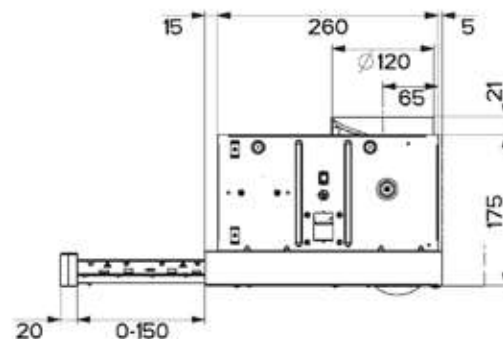

60CM SLIDE OUT RANGEHOOD

FTC632XSAU

PRODUCT INFORMATION

Overall Dimensions (mm)	598(W) x 196(H) x 300(D)
Power	220-240V 50Hz, 118W max
Number of Fan Speeds	3
Control Interface	Slide Controls
Noise Level	62dB
Lighting	Twin LED
Air Outlet	ø120mm
Filter	2x Aluminum Mesh Filters (Dishwasher Safe)
Air Flow	380m ³ /h
Finish	Stainless Steel Trim
Warranty	2 Years

SIDE VIEW

PLEASE NOTE: Technical and product specifications may change; therefore, cut-outs for appliances should only be by physical product measurements. The above information is indicative only.

LAST UPDATED: 07 JUNE 2022