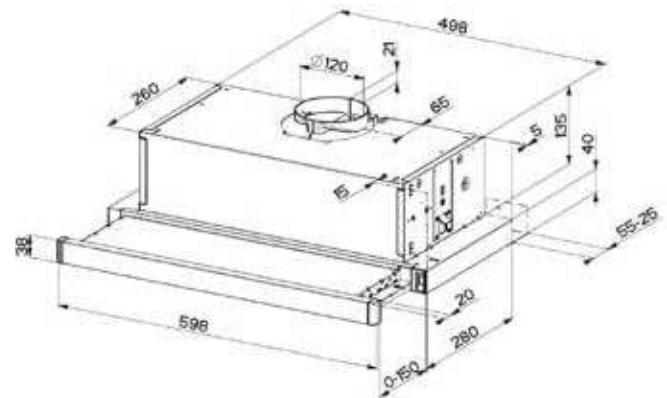

60CM SLIDE OUT RANGEHOOD

FTC632XSAU

PRODUCT INFORMATION

Overall Dimensions (mm)	598(W) x 196(H) x 300(D)
Power	220-240V 50Hz, 118W max
Number of Fan Speeds	3
Control Interface	Slide Controls
Noise Level	62dB
Lighting	Twin LED
Air Outlet	ø120mm
Filter	2x Aluminum Mesh Filters (Dishwasher Safe)
Air Flow	380m ³ /h
Finish	Stainless Steel Trim
Warranty	2 Years

SIDE VIEW

PLEASE NOTE: Technical and product specifications may change; therefore, cut-outs for appliances should only be by physical product measurements. The above information is indicative only.

LAST UPDATED: 07 JUNE 2022