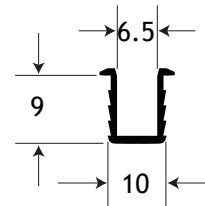

Sliding Door Ultra Lower Track (7H x 12W)

Sliding Door Lower Track

(7H x 5W)

Sliding Door Upper Track

(10H x 10W)

NAME:

Sliding Door Systems - Tracks

PAGE:

1 of 1

DESCRIPTION:

Light and heavy duty plastic tracking and door fittings for cabinet and counter sliding doors.