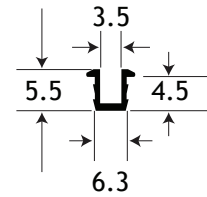

Sliding Door Ultra Lower Track (7H x 12W)

Sliding Door Lower Track

(7H x 5W)

Sliding Door Upper Track

(10H x 10W)

NAME:

Sliding Door Systems - Tracks

PAGE:

1 of 1

DESCRIPTION:

Light and heavy duty plastic tracking and door fittings for cabinet and counter sliding doors.