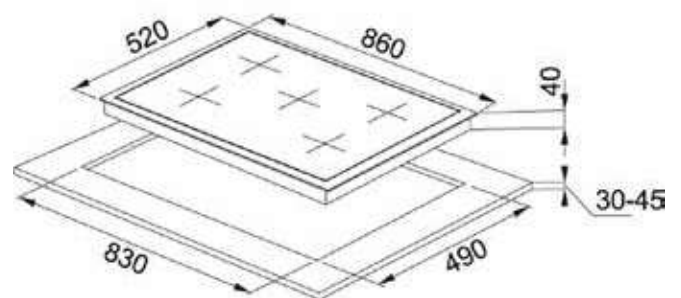

90CM BLACK GLASS GAS COOKTOP

FCG905B1

PRODUCT INFORMATION

Overall Dimensions (mm)	860(W) x 520(D) x 55(H)
Cut-Out Dimensions (mm)	830(W) x 490(D)
Number of Burners	5
Power	220-240V 50/60Hz, 0.6W max
Gas Type	Natural Gas or LPG
Control Interface	Control Knobs
Wok Burner Output (MJ/h)*	13.7
Large Burner Output (MJ/h)	10.8
Medium Burners Output (MJ/h)*	6.3
Smaller Burner Output (MJ/h)*	3.6
Ignition System	Electric
Flame Failure	Yes
Trivet Type	Cast Iron
Finish	Black Glass
Warranty	2 years

PLEASE NOTE: Technical and product specifications may change; therefore, cut-outs for appliances should only be by physical product measurements. The above information is indicative only.

LAST UPDATED: 07 JUNE 2022