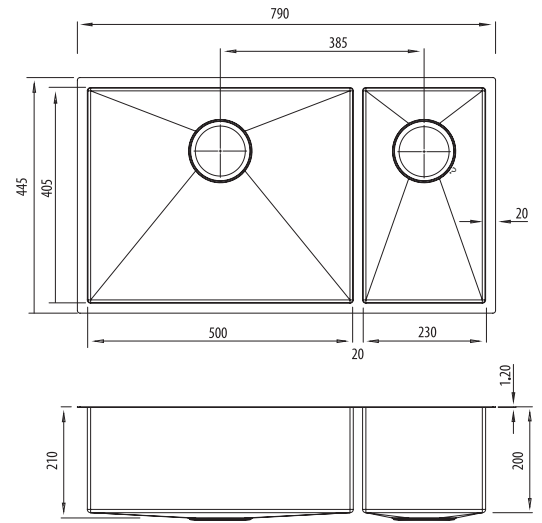

Spectra

SB35SS

1 & 1/2 Bowl Stainless Sink

All dimensions in mm

Specifications /

Sink size	790W x 445H mm
Bowl size	Large Bowl 500W x 405H x 200D / 40L 1/2 Bowl 230W x 405H x 200D / 18L
Construction	Fabricated with 5mm radius corners, Softtone® and soundproofing
Material	304 grade, 18/10 brushed stainless steel (1.2 mm thick)
Installation	Topmount, undermount or flushmount
Fixings	Topmount clips supplied only
Min cabinet size	900 mm
Tap holes	N/A
Waste fittings	2 x 90 mm basket wastes included
Overflow	Not available
Carton size	880 x 540 x 330 mm
Weight	19 kg
Warranty	Lifetime manufacturer's warranty (refer to oliveri.com.au)
Maintenance and care instructions	All surfaces should be cleaned with mild liquid detergent or soap and water. To maintain the shine on your Oliveri stainless steel sink, we recommended the use of any of the easy to obtain, non-abrasive stainless steel cleaners or metal polishes.