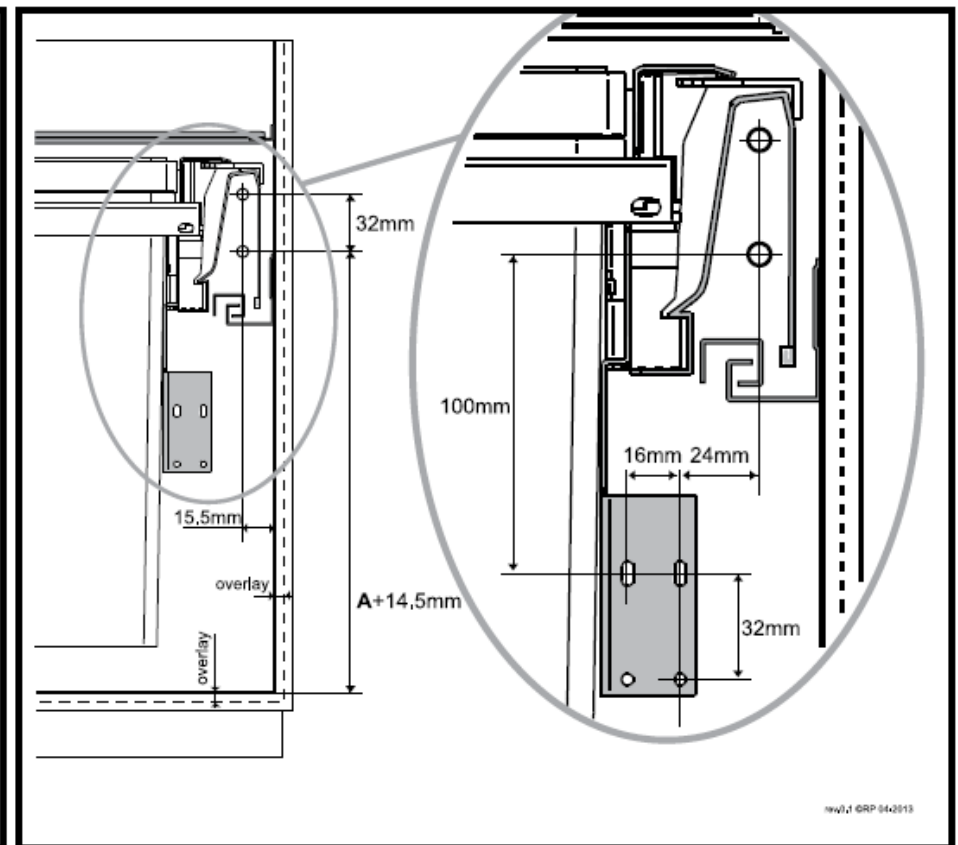

## Installation

Blum TANDEMBOX carcass drawer runner & 560 metal lid position (optional)

Blum TANDEMBOX drawer front drilling position & 560 additional support brackets