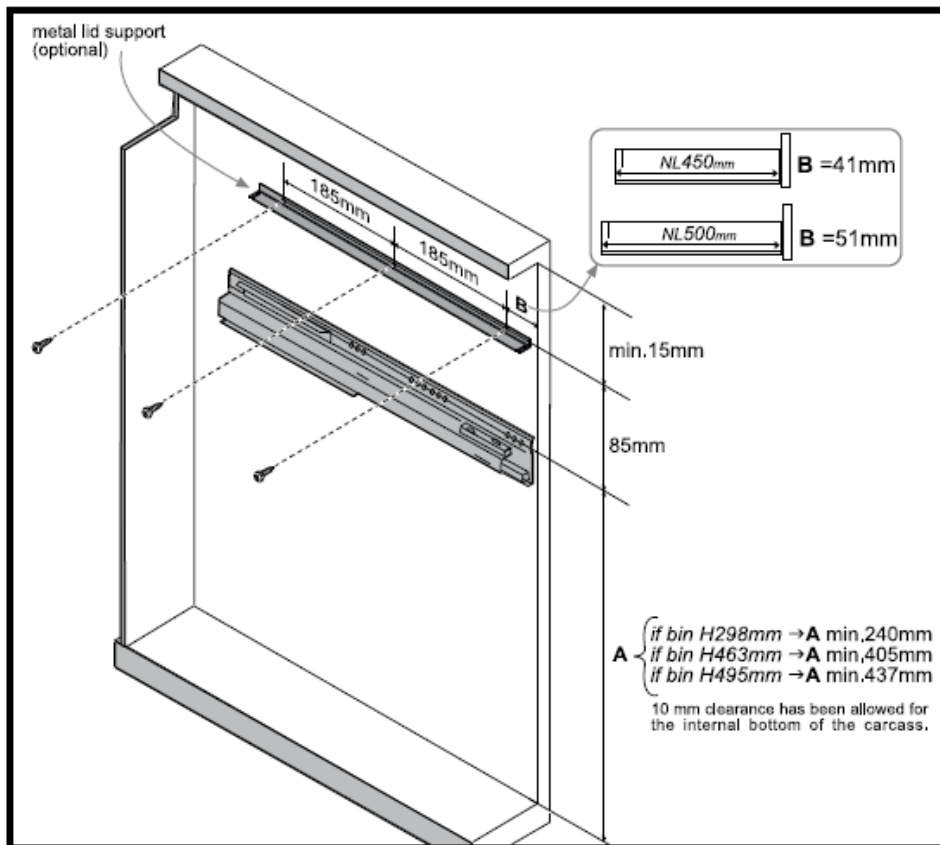

## Installation

Blum TANDEMBOX carcass drawer runner & 560 metal lid position (optional)

Blum TANDEMBOX drawer front drilling position & 560 additional support brackets