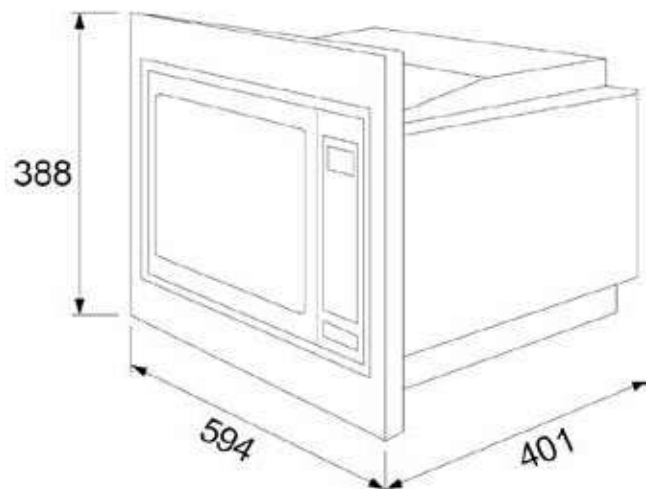

45CM MICROWAVE OVEN

FCMWS25B1

PRODUCT INFORMATION

Overall Dimensions (mm)	594(W) x 388(H) x 401(D)
Capacity	25L Net
Functions	5 Microwave Power Levels 3 Grill Functions 8 Automatic Menu Functions
Power	230-240V 50Hz, 1900W Max
Display	White LCD Display
Control Interface	Touch Controls
Lighting	Single
Installation Type	Built-In
Max. Microwave Power	900W
Installation Type	Built In
Child Lock	Yes
Finish	Black Glass
Accessories	Short Grill Rack x 1 Turntable x 1
Warranty	2 Years