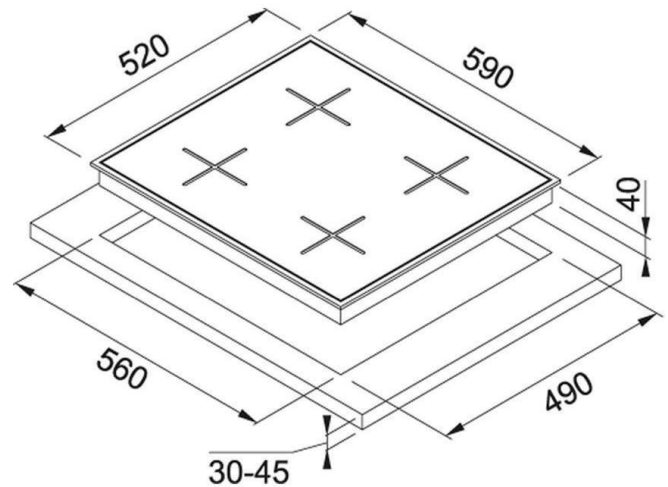

60CM BLACK GLASS GAS COOKTOP

FCG604B1

PRODUCT INFORMATION

Overall Dimensions (mm)	590(W) x 520(D) x 55(H)
Cut-Out Dimensions (mm)	560(W) x 490(D)
Number of Burners	4
Power	220-240V 50/60Hz, 0.6W max
Gas Type	Natural Gas or LPG
Control Interface	Control Knobs
Large Burner Output (MJ/h)*	10.8
Medium Burners Output (MJ/h)*	6.3
Smaller Burner Output (MJ/h)*	3.6
Ignition System	Electric
Flame Failure	Yes
Trivet Type	Cast Iron
Finish	Black Glass
Warranty	2 years

*Natural gas output

PLEASE NOTE: Technical and product specifications may change; therefore, cut-outs for appliances should only be by physical product measurements. The above information is indicative only.