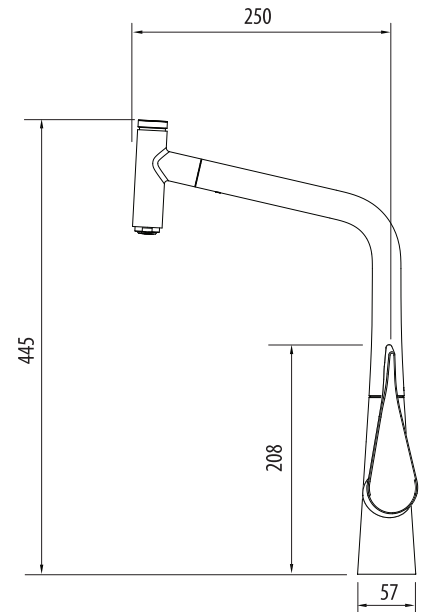

hansgrohe

Metris® Select 320

German made 

All dimensions in mm

14884003

Pull Out Mixer

Specifications /

WELs rating	4 Stars, 7L per minute
Temperature rating (min / max)	1°C - 70°C
Pressure rating (min / max)	100 kPa - 500 kPa
Finish	Polished chrome
Other available finishes	Not available
Materials	Brass body (DR)
Cartridge size	35 mm
Cartridge type	M2 Ceramic cartridge
Carton size	555 x 310 x 85 mm
Product weight	4 kg
Mixer height	445 mm
Water supply	Mains
Warranty	15 year warranty (refer to oliveri.com.au for details)
Maintenance and care instructions	All surfaces should be cleaned with mild liquid detergent or soap and water. Do not use cream cleaners or citrus based cleaning products, as they are abrasive. Use of unsuitable cleaning agents may damage the surface. Any damage caused in this way will not be covered by warranty.

© Registered trademark of Oliveri Solutions. Under its policy of ongoing product development Oliveri Solutions may from time to time change product specification without notice. All dimensions given are approximate and should be checked prior to installation. See oliveri.com.au for installation and warranty details.