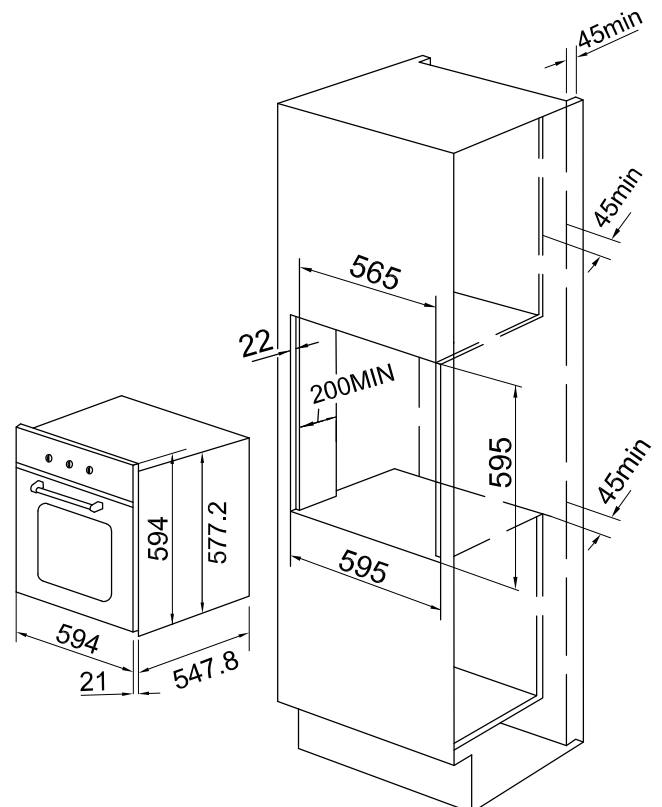

60CM 5 FUNCTION OVEN

FCE60M5B

PRODUCT INFORMATION

Overall Dimensions (mm)	594(W) x 594(H) x 569(D)
Capacity	73L Net
Oven Functions	5
Pyrolytic Function	No
Power	220-240V 50/60Hz, 2635W Max
Display	White LCD Display
Control Interface	Rotary Control
Oven Door	Triple Glaze
Lighting	Single
Child Lock	No
Soft Close	No
Finish	Black Glass
Accessories	Wire Racks x 2 Baking Tray with Wire Rack x 1
Warranty	2 Years

PLEASE NOTE: Technical and product specifications may change; therefore, cut-outs for appliances should only be by physical product measurements. The above information is indicative only.

LAST UPDATED: 07 JUNE 2022