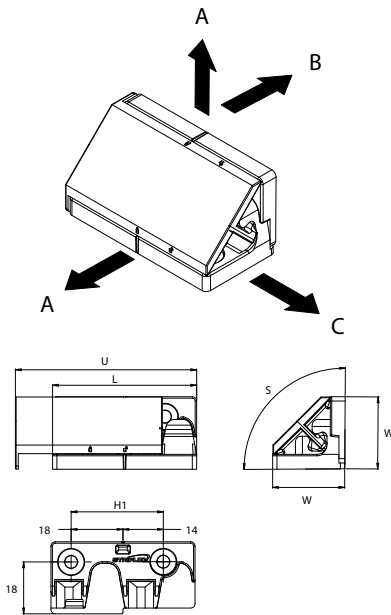

The Striplox Clip 50 is designed with some smaller precise applications in mind, this versatile and strong connecting system can be used in the tightest of places quickly and efficiently in commercial, architectural or domestic applications. The Striplox Clip 50 is also perfect for hanging wall panels and offers an advantage when being used on a less than perfectly square wall with its unique locking system and the option of permanent or reusable assembly. The locking key can also swivel for easy positioning.

Units	Dimensions						Indic. Load Capacity		
	W	L	T	U	H1	H2	A	B	C
Metric (mm/kg)	44.5	49.5	9.5	51	32	32	95	95	125

Description	Pack Qty	Code
Striplox Clip 50 Connectors	100 Sets	1-606-802

STRIPLOX 90D - 51MM

The Striplox 90D 51 smaller compact 90° joining solution has advantages in application for fast and easy assembly of all 90° joints, including butt joints, T joints or mitre joints. Offering cost efficiencies during production this surface mounted 90D 51 is ideal for use in flat pack furniture, commercial applications, RV and marine uses. The simple one movement action to lock tightly ensures safe, reversible 90° joins in seconds.

Units	Dimensions					Indic. Load Capacity		
	W	L	T	U	H1	A	B	C
Metric (mm/kg)	25.4	51	90°	64.0	32	75	10	200

Description	Pack Qty	Colour	Code
Striplox 90D - 51mm Connectors	250 Sets	Black	1-606-803

STRIPLOX 90D - 98MM