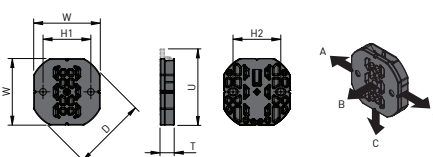

Units	Dimensions						Indic. Load Capacity		
	W	L	T	U	H1	H2	A	B	C
Metric (mm/kg)	28	89	9	105	32	32	110	95	160

Description	Pack Qty	Code
Striplox Pro 23	100 Sets	1-606-800

STRIPLOX PRO 55

The Striplox Pro 55 connectors are the same design as the Pro 23 but with a larger size for extra heavy duty requirements. With a larger load capacity, you can achieve leading edge designs with architectural projects, furniture designs, exhibition displays through to bathroom, kitchen and office builds and installations. Create unique key design elements such as feature batten ceiling designs, mantle piece installations plus numerous structural innovations. The reusable capabilities of the Pro 55 provide endless possibilities.

Units	Dimensions						Indic. Load Capacity		
	W	L	T	U	H1	H2	A	B	C
Metric (mm/kg)	45	126	12.8	142	32	32	200	106	200

Description	Pack Qty	Code
Striplox Pro 55 Connectors	50 Sets	1-606-801

STRIPLOX CLIP 50

The Striplox Clip 50 is designed with some smaller precise applications in mind, this versatile and strong connecting system can be used in the tightest of places quickly and efficiently in commercial, architectural or domestic applications. The Striplox Clip 50 is also perfect for hanging wall panels and offers an advantage when being used on a less than perfectly square wall with its unique locking system and the option of permanent or reusable assembly. The locking key can also swivel for easy positioning.

Units	Dimensions						Indic. Load Capacity		
	W	L	T	U	H1	H2	A	B	C
Metric (mm/kg)	44.5	49.5	9.5	51	32	32	95	95	125

Description	Pack Qty	Code
Striplox Clip 50 Connectors	100 Sets	1-606-802

STRIPLOX 90D - 51MM