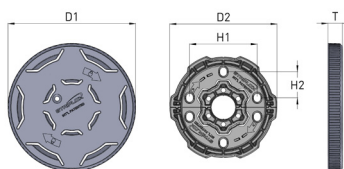

STRIPLOX 180D DESK / PANEL CONNECTOR

The Striplox Clip 50 is designed with some smaller precise applications in mind, this versatile and strong connecting system can be used in the tightest of places quickly and efficiently in commercial, architectural or domestic applications. The Striplox Clip 50 is also perfect for hanging wall panels and offers an advantage when being used on a less than perfectly square wall with its unique locking system and the option of permanent or reusable assembly. The locking key can also swivel for easy positioning.