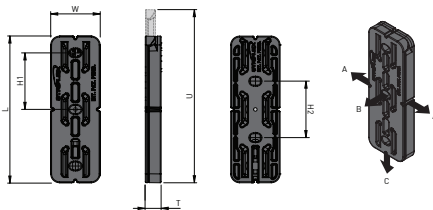

Striplox Wood Joining Products

> Simple, Strong, Secure

STRIPLOX PRO 23

The Striplox Pro 23 connectors have been designed for literally hundreds of uses, from large scale architectural projects through to custom design features. The Striplox Pro 23 is ideal for installing modern timber battens, hanging cabinets, floating shelves, bookcases, artwork, frames, mirrors and feature panels. It achieves the results you want with bespoke furniture with its narrow profile for tidy concealment. You will be amazed with its strength, versatility and varied range of uses.

Units	Dimensions						Indic. Load Capacity		
	W	L	T	U	H1	H2	A	B	C
Metric (mm/kg)	28	89	9	105	32	32	110	95	160

Description	Pack Qty	Code
Striplox Pro 23	100 Sets	1-606-800

STRIPLOX PRO 55

The Striplox Pro 55 connectors are the same design as the Pro 23 but with a larger size for extra heavy duty requirements. With a larger load capacity, you can achieve leading edge designs with architectural projects, furniture designs, exhibition displays through to bathroom, kitchen and office builds and installations. Create unique key design elements such as feature batten ceiling designs, mantle piece installations plus numerous structural innovations. The reusable capabilities of the Pro 55 provide endless possibilities.

The Striplox Clip 50 is designed with some smaller precise applications in mind, this versatile and strong connecting system can be used in the tightest of places quickly and efficiently in commercial, architectural or domestic applications. The Striplox Clip 50 is also perfect for hanging wall panels and offers an advantage when being used on a less than perfectly square wall with its unique locking system and the option of permanent or reusable assembly. The locking key can also swivel for easy positioning.