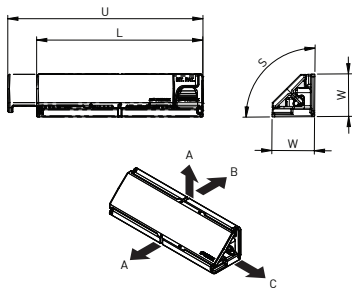

Units	Dimensions						Indic. Load Capacity		
	W	L	T	U	H1	H2	A	B	C
Metric (mm/kg)	44.5	49.5	9.5	51	32	32	95	95	125

Description	Pack Qty	Code
Striplox Clip 50 Connectors	100 Sets	1-606-802

STRIPLOX 90D - 51MM

The Striplox 90D 51 smaller compact 90° joining solution has advantages in application for fast and easy assembly of all 90° joints, including butt joints, T joints or mitre joints. Offering cost efficiencies during production this surface mounted 90D 51 is ideal for use in flat pack furniture, commercial applications, RV and marine uses. The simple one movement action to lock tightly ensures safe, reversible 90° joins in seconds.

Units	Dimensions					Indic. Load Capacity		
	W	L	T	U	H1	A	B	C
Metric (mm/kg)	25.4	51	90°	64.0	32	75	10	200

Description	Pack Qty	Colour	Code
Striplox 90D - 51mm Connectors	250 Sets	Black	1-606-803

STRIPLOX 90D - 98MM

The Striplox 90D 98 is an innovative engineered solution designed to quickly and easily connect any right angle joints. It is ideal for common joints including mitre joints, butt joints, T joints, square joints, frame joints and flush joints. The Striplox 90D 98 is the must use connector for achieving the highest level of satisfaction. The Striplox patented design pulls the substrates firmly together to form a strong and tight joint in one simple action by distributing the loads evenly over the entire connector and joint.