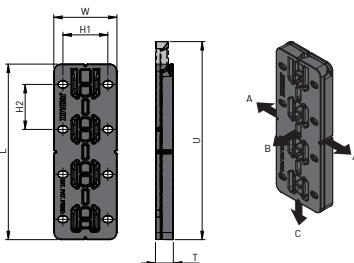

Striplox Wood Joining Products

> Simple, Strong, Secure

STRIPLOX PRO 23

The Striplox Pro 23 connectors have been designed for literally hundreds of uses, from large scale architectural projects through to custom design features. The Striplox Pro 23 is ideal for installing modern timber battens, hanging cabinets, floating shelves, bookcases, artwork, frames, mirrors and feature panels. It achieves the results you want with bespoke furniture with its narrow profile for tidy concealment. You will be amazed with its strength, versatility and varied range of uses.

Units	Dimensions						Indic. Load Capacity		
	W	L	T	U	H1	H2	A	B	C
Metric (mm/kg)	28	89	9	105	32	32	110	95	160

Description	Pack Qty	Code
Striplox Pro 23	100 Sets	1-606-800

STRIPLOX PRO 55

The Striplox Pro 55 connectors are the same design as the Pro 23 but with a larger size for extra heavy duty requirements. With a larger load capacity, you can achieve leading edge designs with architectural projects, furniture designs, exhibition displays through to bathroom, kitchen and office builds and installations. Create unique key design elements such as feature batten ceiling designs, mantle piece installations plus numerous structural innovations. The reusable capabilities of the Pro 55 provide endless possibilities.

The Striplox Clip 50 is designed with some smaller precise applications in mind, this versatile and strong connecting system can be used in the tightest of places quickly and efficiently in commercial, architectural or domestic applications. The Striplox Clip 50 is also perfect for hanging wall panels and offers an advantage when being used on a less than perfectly square wall with its unique locking system and the option of permanent or reusable assembly. The locking key can also swivel for easy positioning.