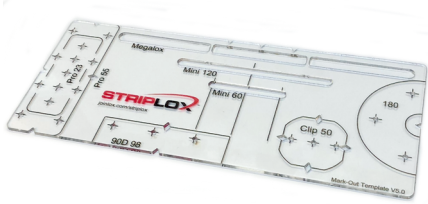

STRIPLOX 180D DESK / PANEL CONNECTOR

The Striplox Clip 50 is designed with some smaller precise applications in mind, this versatile and strong connecting system can be used in the tightest of places quickly and efficiently in commercial, architectural or domestic applications. The Striplox Clip 50 is also perfect for hanging wall panels and offers an advantage when being used on a less than perfectly square wall with its unique locking system and the option of permanent or reusable assembly. The locking key can also swivel for easy positioning.

STRIPLOX POSITIONING JIGS

The range of Striplox Jigs aid installation to save time during fitment by accurately marking fixing center points. For Pro 55, Pro 23 and Clip 50.

Description	Sold Qty	Code
Striplox Pro 23 Jig	Set	1-606-810
Striplox Pro 55 Jig	Set	1-606-811
Striplox Clip 50 Jig	Set	1-606-812

STRIPLOX MARK-OUT TEMPLATE

The Striplox Mark-Out Template speeds up the manufacturing processes by enabling the easy fitments of the Striplox range of joining solutions.

Suits: Pro 23, Pro 55, Clip 50, 98D 98, 180D