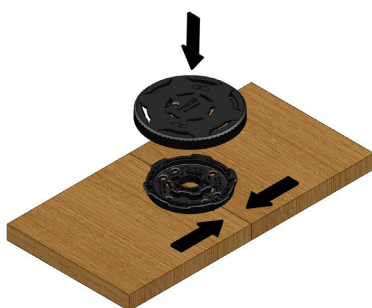

The Striplox 90D 51 smaller compact 90° joining solution has advantages in application for fast and easy assembly of all 90° joints, including butt joints, T joints or mitre joints. Offering cost efficiencies during production this surface mounted 90D 51 is ideal for use in flat pack furniture, commercial applications, RV and marine uses. The simple one movement action to lock tightly ensures safe, reversible 90° joins in seconds.

The Striplox 90D 98 is an innovative engineered solution designed to quickly and easily connect any right angle joints. It is ideal for common joints including mitre joints, butt joints, T joints, square joints, frame joints and flush joints. The Striplox 90D 98 is the must use connector for achieving the highest level of satisfaction. The Striplox patented design pulls the substrates firmly together to form a strong and tight joint in one simple action by distributing the loads evenly over the entire connector and joint.

Units	Dimensions						Indic. Load Capacity		
	W	L	T	U	H1	H2	A	B	C
Metric (mm/kg)	25	98	90°	115	32	32	200	66	200

Description	Pack Qty	Colour	Code
Striplox 90D 98mm Connectors	50 Sets	Black	1-606-804
Striplox 90D 98mm Connectors	50 Sets	White	1-606-805

STRIPLOX 180D DESK / PANEL CONNECTOR

The Striplox Clip 50 is designed with some smaller precise applications in mind, this versatile and strong connecting system can be used in the tightest of places quickly and efficiently in commercial, architectural or domestic applications. The Striplox Clip 50 is also perfect for hanging wall panels and offers an advantage when being used on a less than perfectly square wall with its unique locking system and the option of permanent or reusable assembly. The locking key can also swivel for easy positioning.