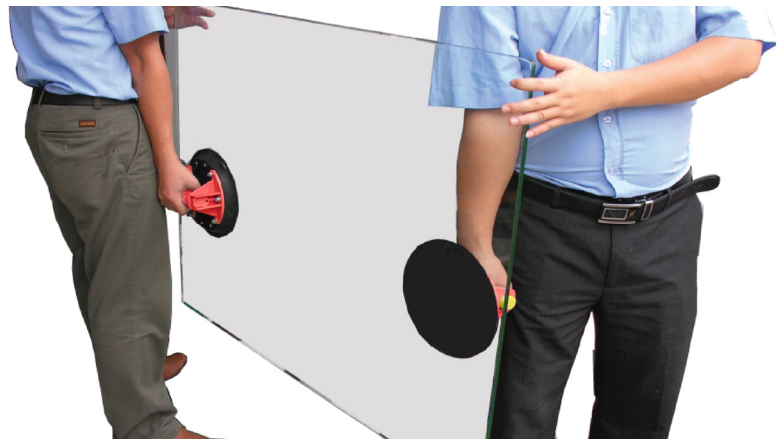

Just Released

New products from Lincoln Sentry

ABACO HAND HELD SUCTION CUPS

- Designed for lifting and moving flat, smooth surface materials like glass, benchtops and furniture.
- Compact, lightweight, and durable for heavy items.
- Attaches to the surface firmly and releases quickly with no marking.
- Suction Cups can be easily removed for cleaning purposes.
- The red line indicator warns users of vacuum loss. When it appears while lifting, thumb-pump the plunger without removing the cup from the surfaces.
- The release button permits a quick and complete release of the vacuum pressure.
- The handle, valve and plunger are all simple to use, store, and remove for cleaning.

Work Load Limit
80kg

ABACO VC200P PUMP ACTION SUCTION LIFTER WHITE CUP LOW MARK
Code: 7115586

LOW MARKING

IDEAL FOR BENCHTOPS & STONE

ABACO VC200P PUMP ACTION SUCTION LIFTER BLACK CUP
Code: 7115587

IDEAL FOR GLASS

PRODUCT SPECIFICATION

Description	Code	Length (mm)	Width (mm)	Height (mm)	Net Weight (g)	Diameter (mm)
ABACO VC200P PUMP ACTION SUCTION LIFTER WHITE CUP LOW MARK	7115586	206	206	79	800	206
ABACO VC200P PUMP ACTION SUCTION LIFTER BLACK CUP	7115587					