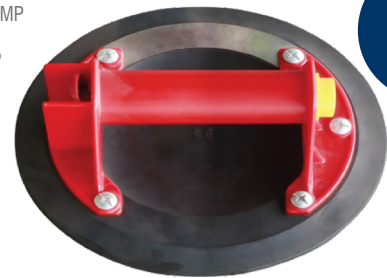

Just Released

New products from Lincoln Sentry

ABACO HAND HELD SUCTION CUPS

- Designed for lifting and moving flat, smooth surface materials like glass, benchtops and furniture.
- Compact, lightweight, and durable for heavy items.
- Attaches to the surface firmly and releases quickly with no marking.
- Suction Cups can be easily removed for cleaning purposes.
- The red line indicator warns users of vacuum loss. When it appears while lifting, thumb-pump the plunger without removing the cup from the surfaces.
- The release button permits a quick and complete release of the vacuum pressure.
- The handle, valve and plunger are all simple to use, store, and remove for cleaning.

Work Load Limit
80kg

ABACO VC200P PUMP ACTION SUCTION LIFTER WHITE CUP LOW MARK
Code: 7115586

LOW MARKING

IDEAL FOR BENCHTOPS & STONE

ABACO VC200P PUMP ACTION SUCTION LIFTER BLACK CUP
Code: 7115587

IDEAL FOR GLASS

PRODUCT SPECIFICATION

Description	Code	Length (mm)	Width (mm)	Height (mm)	Net Weight (g)	Diameter (mm)
ABACO VC200P PUMP ACTION SUCTION LIFTER WHITE CUP LOW MARK	7115586	206	206	79	800	206
ABACO VC200P PUMP ACTION SUCTION LIFTER BLACK CUP	7115587					