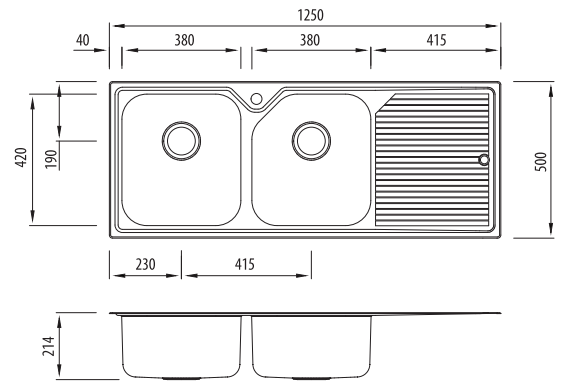

Nu-Petite

Proudly Aussie made

All dimensions in mm

NP671

Double Bowl Topmount Sink With Drainer

Specifications /

Sink size	1250W x 500H mm
Bowl size	Main Bowl 380W x 420H x 200D / 30L 5 Side Bowl 380W x 420H x 200D / 28L
Construction	2 piece, bowls and drainer seam welded
Material	304 grade, 18/10 polished stainless steel (0.8 mm thick)
Installation	Topmount
Fixings	Adjustable clips and sealing foam supplied
Min cabinet size	900 mm
Tap holes	Available 0 or 1 tap hole (specify when ordering)
Waste fittings	2 x 90 mm basket wastes included
Overflow	Not available
Carton size	1315 x 565 x 240 mm
Weight	13.5 kg
Warranty	Lifetime manufacturer's warranty (refer to oliveri.com.au)
Maintenance and care instructions	All surfaces should be cleaned with mild liquid detergent or soap and water. To maintain the shine on your Oliveri stainless steel sink, we recommended the use of any of the easy to obtain, non-abrasive stainless steel cleaners or metal polishes.