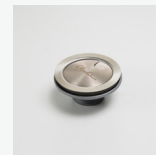

Included accessories /

AC28
Basket Waste