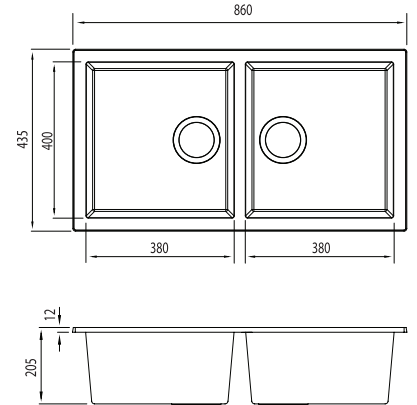

# Santorini

Italian made

All dimensions in mm

### Specifications /

<b>Sink size</b>	860W x 435H mm
<b>Bowl size</b>	Standard Bowl 1 380W x 400H x 210D / 32L Standard Bowl 1 380W x 400H x 210D / 32L
<b>Construction</b>	Moulded granite
<b>Material</b>	80% granite and quartz particles and 20% acrylic
<b>Installation</b>	Undermount
<b>Fixings</b>	Available on request
<b>Min cabinet size</b>	900 mm
<b>Tap holes</b>	N/A
<b>Waste fittings</b>	2 x 90 mm basket wastes included
<b>Overflow</b>	Not available
<b>Carton size</b>	960 x 580 x 310 mm
<b>Weight</b>	16 kg
<b>Warranty</b>	Lifetime manufacturer's warranty (refer to <a href="http://oliveri.com.au">oliveri.com.au</a> )
<b>Maintenance and care instructions</b>	Clean the sink regularly with warm water, a liquid detergent and a soft cloth. Do not use abrasive powders or creams and avoid chemically aggressive detergents. Generic stains should be removed immediately with very hot water and a cleaning product. For organic stains which are especially difficult to remove, it is recommended that you fill the sink with a highly diluted organic cleaner such as bleach and let stand overnight. The next morning, rinse with warm water and a soft cloth.