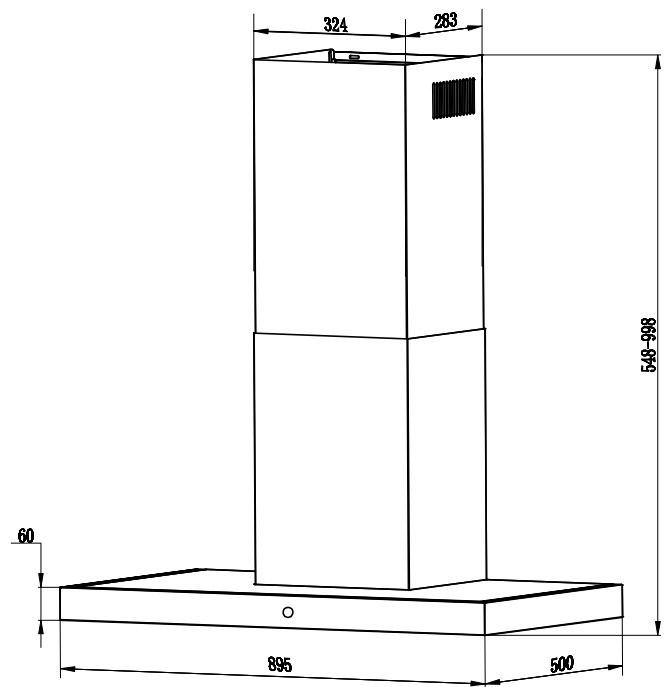

90CM T-SHAPED RANGEHOOD

FCTSH90XB1

PRODUCT INFORMATION

Overall Dimensions (mm)	895(W) x 548-998(H) x 500(D)
Power	220-240V 50Hz, 300W max
Number of Fan Speeds	3
Control Interface	Touch Controls
Noise Level	59dB
Lighting	Twin LED
Air Outlet	ø150mm
Filter	3 x 6 Layer Aluminum Mesh Filters (Dishwasher Safe)
Air Flow	870m ³ /h
Finish	Stainless Steel and Black Glass
Warranty	2 Years

PLEASE NOTE: Technical and product specifications may change; therefore, cut-outs for appliances should only be by physical product measurements. The above information is indicative only.

LAST UPDATED: 07 JUNE 2022