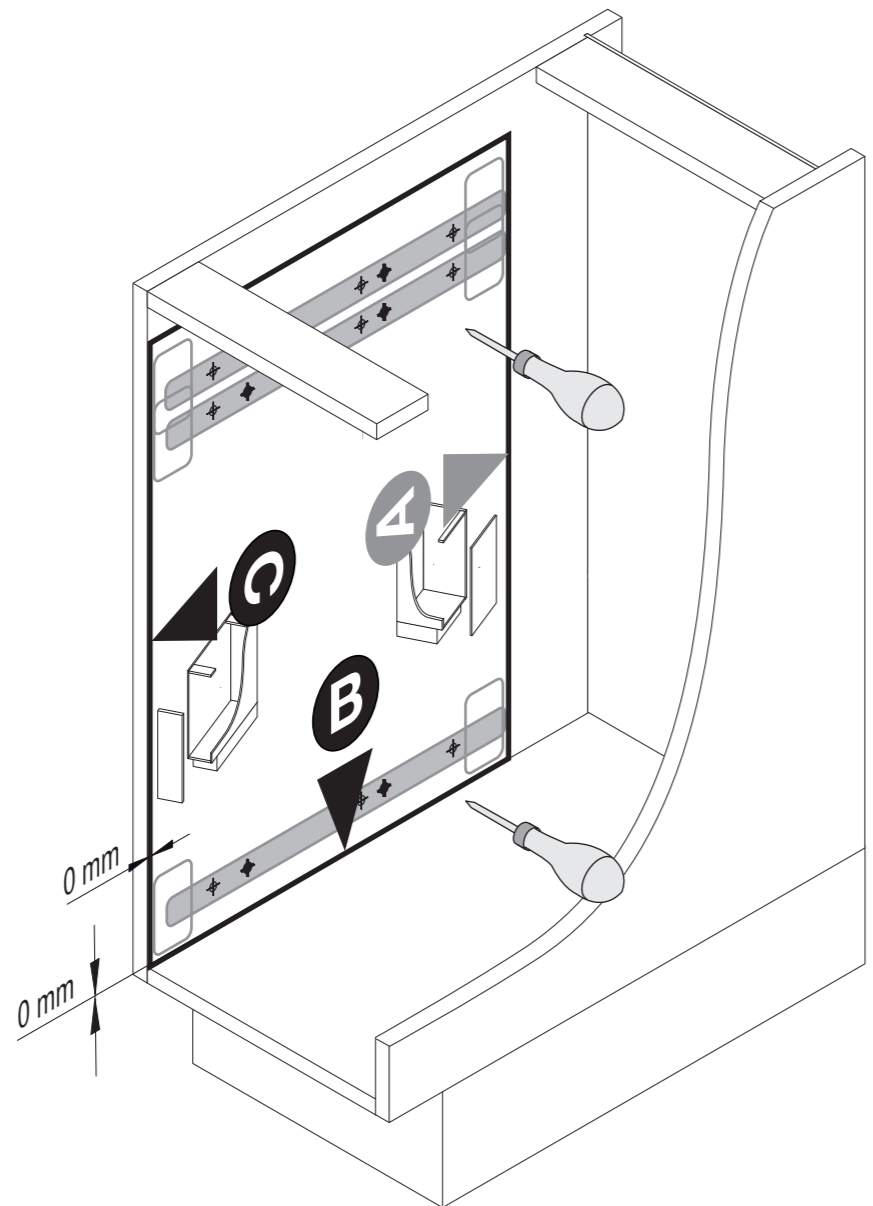

VS SUB[®] Side

VS TAL[®] Side

Installation dimensions:

Heights

VS SUB Side 1	485 mm	(2 baskets)
VS SUB Side 2	577 mm	(2 baskets)
VS SUB Side 3	619 mm	(2 baskets)
VS SUB Side 4	741 mm	(3 baskets)
VS TAL Side 5	1.222 mm	(4 baskets) (3 slides)
VS TAL Side 7	1.602 mm	(5 baskets) (3 slides)
VS TAL Side 8	1.824 mm	(6 baskets) (3 slides)

Basket variants:

45 °, Basket versions: right

Cabinet dimensions

Finish

Fitting RAL 9006 silver, clear finish
Baskets chrome or RAL 9006 silver, clear finish

VS SUB® Side 07/2019

VS TAL® Side
VS SUB® Side

07/2019

1
A
B
C

	A	B
90°	75	123
50°	111	159
45°	103	151
40°	98	146
35°	91	139
30°	85	133

	C	D	E
VS TAL® Side 8	916	872	1788
VS TAL® Side 7	805	761	1566
VS TAL® Side 5	615	571	1186
VS SUB® Side 4	705		
VS SUB® Side 3	583		
VS SUB® Side 2	541		
VS SUB® Side 1	449		

2
A
B
C

	A	B	B	C	
90°	14	VS TAL® Side 8	894	907	1766
50°	28	VS TAL® Side 7	783	796	1544
45°	22	VS TAL® Side 5	593	606	1164
40°	20	VS SUB® Side 4	683		
35°	20	VS SUB® Side 3	561		
30°	17	VS SUB® Side 2	519		
		VS SUB® Side 1	427		