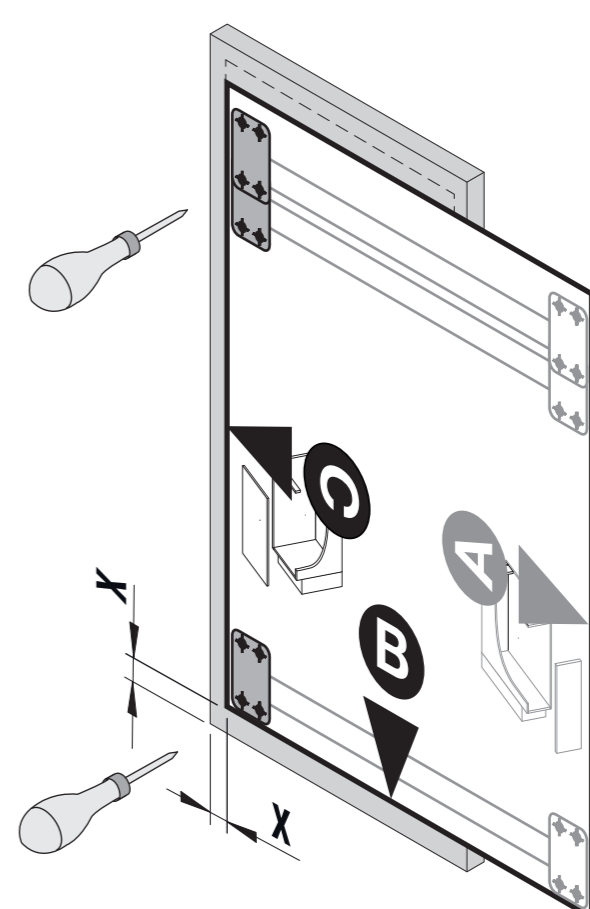

VS SUB[®] Side

VS TAL[®] Side

Installation dimensions:

Heights

VS SUB Side 1	485 mm	(2 baskets)
VS SUB Side 2	577 mm	(2 baskets)
VS SUB Side 3	619 mm	(2 baskets)
VS SUB Side 4	741 mm	(3 baskets)
VS TAL Side 5	1.222 mm	(4 baskets) (3 slides)
VS TAL Side 7	1.602 mm	(5 baskets) (3 slides)
VS TAL Side 8	1.824 mm	(6 baskets) (3 slides)

Basket variants:

45 °, Basket versions: right

Cabinet dimensions

Finish

Fitting RAL 9006 silver, clear finish
Baskets chrome or RAL 9006 silver, clear finish

VS SUB® Side 07/2019

VS TAL® Side
VS SUB® Side

07/2019

1
A
B
C

	A	B
90°	75	123
50°	111	159
45°	103	151
40°	98	146
35°	91	139
30°	85	133

	C	D	E
VS TAL® Side 8	916	872	1788
VS TAL® Side 7	805	761	1566
VS TAL® Side 5	615	571	1186
VS SUB® Side 4	705		
VS SUB® Side 3	583		
VS SUB® Side 2	541		
VS SUB® Side 1	449		

2
A
B
C

	A	B	B	C	
90°	14	VS TAL® Side 8	894	907	1766
50°	28	VS TAL® Side 7	783	796	1544
45°	22	VS TAL® Side 5	593	606	1164
40°	20	VS SUB® Side 4	683		
35°	20	VS SUB® Side 3	561		
30°	17	VS SUB® Side 2	519		
		VS SUB® Side 1	427		