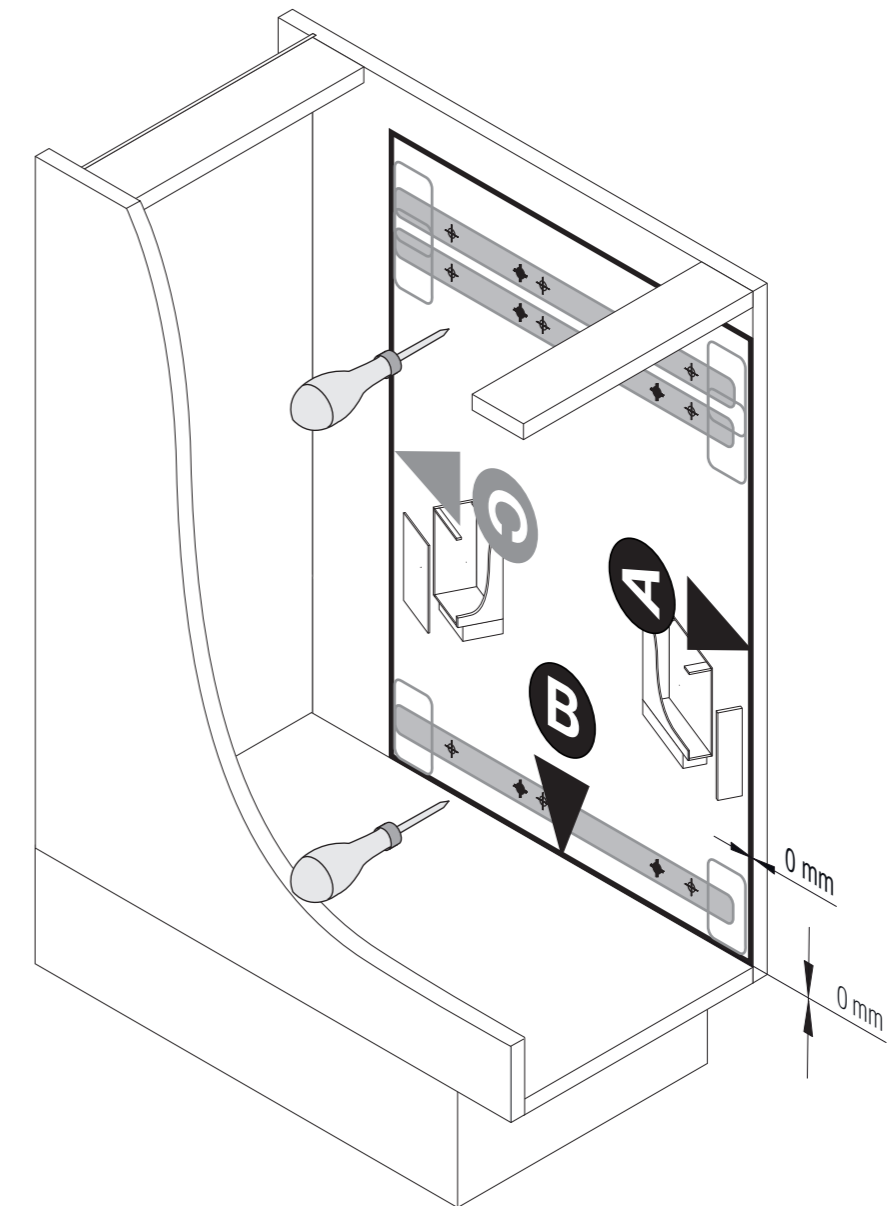

VS SUB[®] Side

VS TAL[®] Side

Installation dimensions:

Heights

VS SUB Side 1	485 mm	(2 baskets)
VS SUB Side 2	577 mm	(2 baskets)
VS SUB Side 3	619 mm	(2 baskets)
VS SUB Side 4	741 mm	(3 baskets)
VS TAL Side 5	1.222 mm	(4 baskets) (3 slides)
VS TAL Side 7	1.602 mm	(5 baskets) (3 slides)
VS TAL Side 8	1.824 mm	(6 baskets) (3 slides)

Basket variants:

45 °, Basket versions: right

Cabinet dimensions

Finish

Fitting RAL 9006 silver, clear finish
Baskets chrome or RAL 9006 silver, clear finish

VS SUB® Side 07/2019

VS TAL® Side
VS SUB® Side

07/2019

1
A
B
C

	A	B
90°	75	123
50°	111	159
45°	103	151
40°	98	146
35°	91	139
30°	85	133

	C	D	E
VS TAL® Side 8	916	872	1788
VS TAL® Side 7	805	761	1566
VS TAL® Side 5	615	571	1186
VS SUB® Side 4	705		
VS SUB® Side 3	583		
VS SUB® Side 2	541		
VS SUB® Side 1	449		

2
A
B
C

	A	B	B	C	
90°	14	VS TAL® Side 8	894	907	1766
50°	28	VS TAL® Side 7	783	796	1544
45°	22	VS TAL® Side 5	593	606	1164
40°	20	VS SUB® Side 4	683		
35°	20	VS SUB® Side 3	561		
30°	17	VS SUB® Side 2	519		
		VS SUB® Side 1	427		