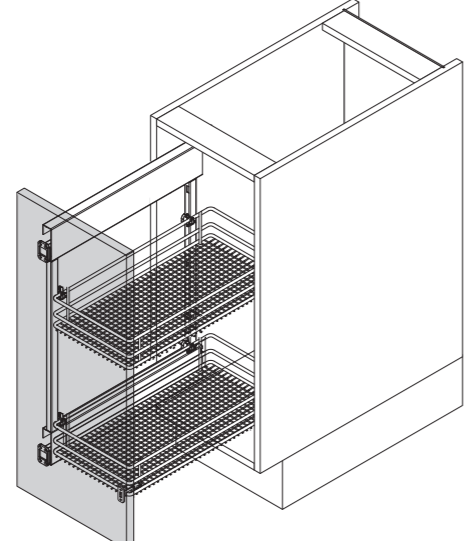

VS SUB[®] Side

VS TAL[®] Side

Installation dimensions:

Heights

VS SUB Side 1	485 mm	(2 baskets)
VS SUB Side 2	577 mm	(2 baskets)
VS SUB Side 3	619 mm	(2 baskets)
VS SUB Side 4	741 mm	(3 baskets)
VS TAL Side 5	1.222 mm	(4 baskets) (3 slides)
VS TAL Side 7	1.602 mm	(5 baskets) (3 slides)
VS TAL Side 8	1.824 mm	(6 baskets) (3 slides)

Basket variants:

45 °, Basket versions: right

Cabinet dimensions

Finish

Fitting RAL 9006 silver, clear finish
Baskets chrome or RAL 9006 silver, clear finish

VS SUB® Side 07/2019

VS TAL® Side
VS SUB® Side

07/2019

1
A
B
C

	A	B
90°	75	123
50°	111	159
45°	103	151
40°	98	146
35°	91	139
30°	85	133

	C	D	E
VS TAL® Side 8	916	872	1788
VS TAL® Side 7	805	761	1566
VS TAL® Side 5	615	571	1186
VS SUB® Side 4	705		
VS SUB® Side 3	583		
VS SUB® Side 2	541		
VS SUB® Side 1	449		

2
A
B
C

	A	B	B	C	
90°	14	VS TAL® Side 8	894	907	1766
50°	28	VS TAL® Side 7	783	796	1544
45°	22	VS TAL® Side 5	593	606	1164
40°	20	VS SUB® Side 4	683		
35°	20	VS SUB® Side 3	561		
30°	17	VS SUB® Side 2	519		
		VS SUB® Side 1	427		