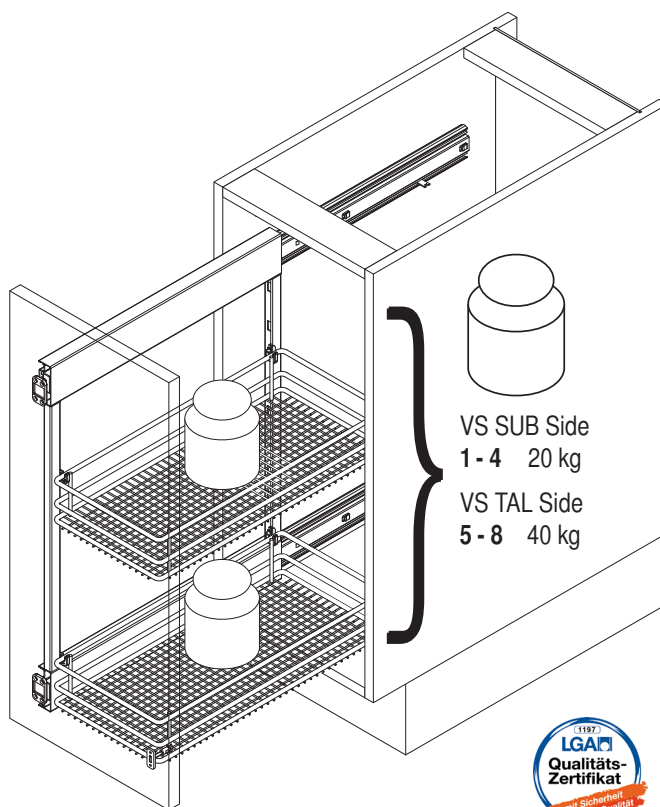

VS SUB[®] Side

VS TAL[®] Side

Installation dimensions:

Heights

VS SUB Side 1	485 mm	(2 baskets)
VS SUB Side 2	577 mm	(2 baskets)
VS SUB Side 3	619 mm	(2 baskets)
VS SUB Side 4	741 mm	(3 baskets)
VS TAL Side 5	1.222 mm	(4 baskets) (3 slides)
VS TAL Side 7	1.602 mm	(5 baskets) (3 slides)
VS TAL Side 8	1.824 mm	(6 baskets) (3 slides)

Basket variants:

45 °, Basket versions: right

Cabinet dimensions

Finish

Fitting RAL 9006 silver, clear finish
Baskets chrome or RAL 9006 silver, clear finish

VS SUB® Side 07/2019

VS TAL® Side
VS SUB® Side

07/2019

1
A
B
C

	A	B
90°	75	123
50°	111	159
45°	103	151
40°	98	146
35°	91	139
30°	85	133

	C	D	E
VS TAL® Side 8	916	872	1788
VS TAL® Side 7	805	761	1566
VS TAL® Side 5	615	571	1186
VS SUB® Side 4	705		
VS SUB® Side 3	583		
VS SUB® Side 2	541		
VS SUB® Side 1	449		

2
A
B
C

	A	B	B	C	
90°	14	VS TAL® Side 8	894	907	1766
50°	28	VS TAL® Side 7	783	796	1544
45°	22	VS TAL® Side 5	593	606	1164
40°	20	VS SUB® Side 4	683		
35°	20	VS SUB® Side 3	561		
30°	17	VS SUB® Side 2	519		
		VS SUB® Side 1	427		