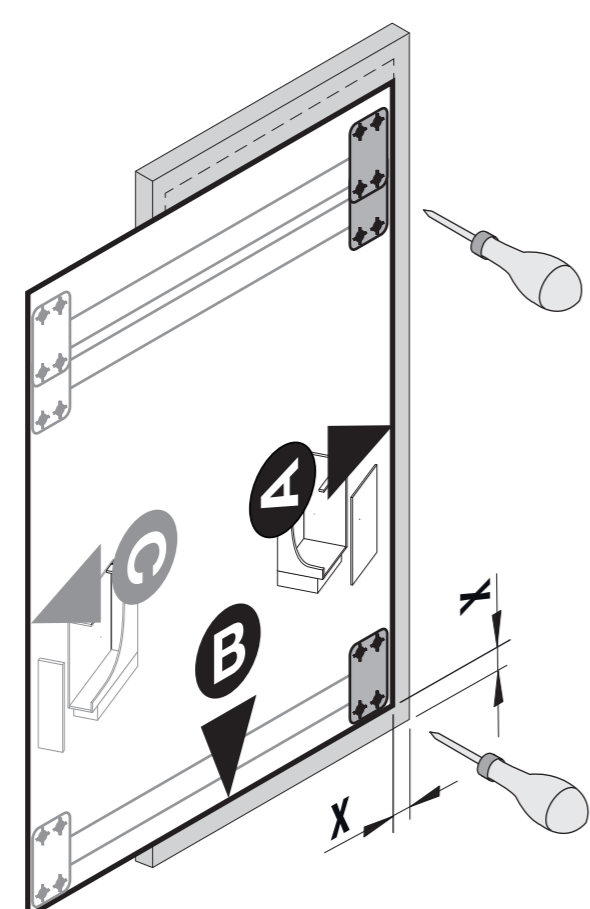

VS SUB[®] Side

VS TAL[®] Side

Installation dimensions:

Heights

VS SUB Side 1	485 mm	(2 baskets)
VS SUB Side 2	577 mm	(2 baskets)
VS SUB Side 3	619 mm	(2 baskets)
VS SUB Side 4	741 mm	(3 baskets)
VS TAL Side 5	1.222 mm	(4 baskets) (3 slides)
VS TAL Side 7	1.602 mm	(5 baskets) (3 slides)
VS TAL Side 8	1.824 mm	(6 baskets) (3 slides)

Basket variants:

45 °, Basket versions: right

Cabinet dimensions

Finish

Fitting RAL 9006 silver, clear finish
Baskets chrome or RAL 9006 silver, clear finish

VS SUB® Side 07/2019

VS TAL® Side
VS SUB® Side

07/2019

1
A
B
C

	A	B
90°	75	123
50°	111	159
45°	103	151
40°	98	146
35°	91	139
30°	85	133

	C	D	E
VS TAL® Side 8	916	872	1788
VS TAL® Side 7	805	761	1566
VS TAL® Side 5	615	571	1186
VS SUB® Side 4	705		
VS SUB® Side 3	583		
VS SUB® Side 2	541		
VS SUB® Side 1	449		

2
A
B
C

	A	B	B	C	
90°	14	VS TAL® Side 8	894	907	1766
50°	28	VS TAL® Side 7	783	796	1544
45°	22	VS TAL® Side 5	593	606	1164
40°	20	VS SUB® Side 4	683		
35°	20	VS SUB® Side 3	561		
30°	17	VS SUB® Side 2	519		
		VS SUB® Side 1	427		