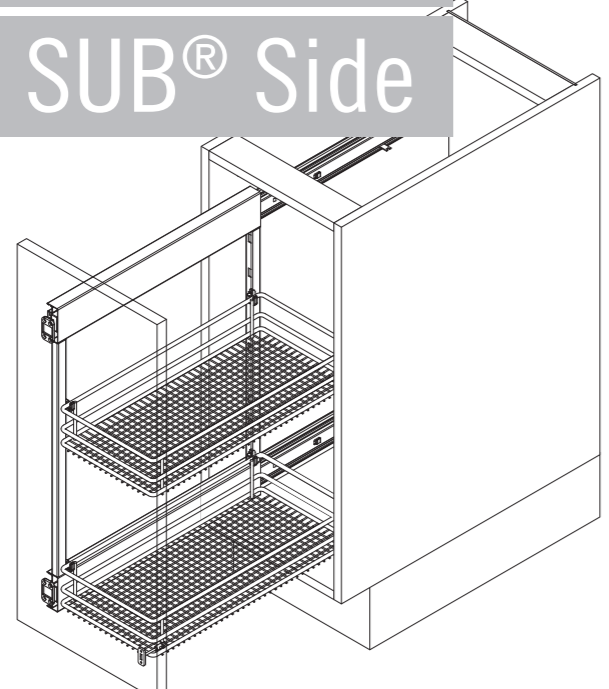

VS SUB[®] Side

VS TAL[®] Side

Installation dimensions:

Heights

VS SUB Side 1	485 mm	(2 baskets)
VS SUB Side 2	577 mm	(2 baskets)
VS SUB Side 3	619 mm	(2 baskets)
VS SUB Side 4	741 mm	(3 baskets)
VS TAL Side 5	1.222 mm	(4 baskets) (3 slides)
VS TAL Side 7	1.602 mm	(5 baskets) (3 slides)
VS TAL Side 8	1.824 mm	(6 baskets) (3 slides)

Basket variants:

45 °, Basket versions: right

Cabinet dimensions

Finish

Fitting RAL 9006 silver, clear finish
Baskets chrome or RAL 9006 silver, clear finish

VS SUB® Side 07/2019

VS TAL® Side
VS SUB® Side

07/2019

1
A
B
C

	A	B
90°	75	123
50°	111	159
45°	103	151
40°	98	146
35°	91	139
30°	85	133

	C	D	E
VS TAL® Side 8	916	872	1788
VS TAL® Side 7	805	761	1566
VS TAL® Side 5	615	571	1186
VS SUB® Side 4	705		
VS SUB® Side 3	583		
VS SUB® Side 2	541		
VS SUB® Side 1	449		

2
A
B
C

	A	B	B	C	
90°	14	VS TAL® Side 8	894	907	1766
50°	28	VS TAL® Side 7	783	796	1544
45°	22	VS TAL® Side 5	593	606	1164
40°	20	VS SUB® Side 4	683		
35°	20	VS SUB® Side 3	561		
30°	17	VS SUB® Side 2	519		
		VS SUB® Side 1	427		