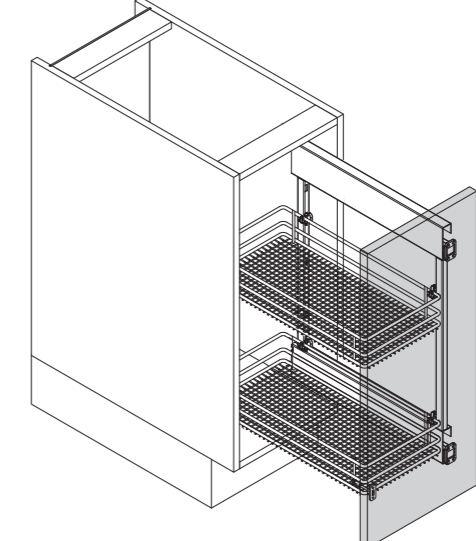

VS SUB[®] Side

VS TAL[®] Side

Installation dimensions:

Heights

VS SUB Side 1	485 mm	(2 baskets)
VS SUB Side 2	577 mm	(2 baskets)
VS SUB Side 3	619 mm	(2 baskets)
VS SUB Side 4	741 mm	(3 baskets)
VS TAL Side 5	1.222 mm	(4 baskets) (3 slides)
VS TAL Side 7	1.602 mm	(5 baskets) (3 slides)
VS TAL Side 8	1.824 mm	(6 baskets) (3 slides)

Basket variants:

45 °, Basket versions: right

Cabinet dimensions

Finish

Fitting RAL 9006 silver, clear finish
Baskets chrome or RAL 9006 silver, clear finish

VS SUB® Side 07/2019

VS TAL® Side
VS SUB® Side

07/2019

1
A
B
C

	A	B
90°	75	123
50°	111	159
45°	103	151
40°	98	146
35°	91	139
30°	85	133

	C	D	E
VS TAL® Side 8	916	872	1788
VS TAL® Side 7	805	761	1566
VS TAL® Side 5	615	571	1186
VS SUB® Side 4	705		
VS SUB® Side 3	583		
VS SUB® Side 2	541		
VS SUB® Side 1	449		

2
A
B
C

	A	B	B	C	
90°	14	VS TAL® Side 8	894	907	1766
50°	28	VS TAL® Side 7	783	796	1544
45°	22	VS TAL® Side 5	593	606	1164
40°	20	VS SUB® Side 4	683		
35°	20	VS SUB® Side 3	561		
30°	17	VS SUB® Side 2	519		
		VS SUB® Side 1	427		