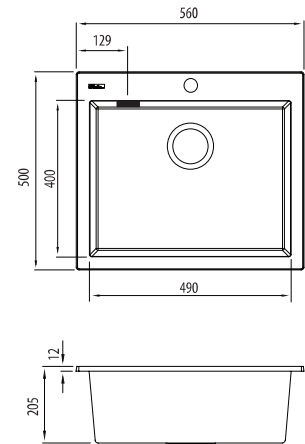

Santorini

Italian made

All dimensions in mm

ST-MB1551 OF

Matte Black Large Bowl Topmount Sink

— Overflow location

Specifications /

Sink size	560W x 500H mm
Bowl size	Large Bowl 490W x 400H x 200D / 39L
Construction	Moulded granite
Material	80% granite and quartz particles and 20% acrylic
Installation	Topmount
Fixings	Topmount clips supplied
Min cabinet size	600 mm
Tap holes	1 tap hole only
Waste fittings	1 x 90 mm basket waste included
Overflow	Overflow kit included
Carton size	720 x 600 x 280 mm
Weight	12 kg
Warranty	Lifetime manufacturer's warranty (refer to Oliveri website)
Maintenance and care instructions	Clean the sink regularly with warm water, a liquid detergent and a soft cloth. Do not use abrasive powders or creams and avoid chemically aggressive detergents. Generic stains should be removed immediately with very hot water and a cleaning product. For organic stains which are especially difficult to remove, it is recommended that you fill the sink with a highly diluted organic cleaner such as bleach and let stand overnight. The next morning, rinse with warm water and a soft cloth.