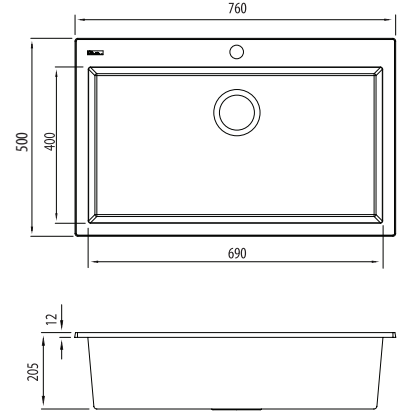

# Santorini

Italian made

All dimensions in mm

## ST-BL1591

Black Mega Bowl Topmount Sink

### Specifications /

<b>Sink size</b>	760W x 500H mm
<b>Bowl size</b>	Mega Bowl 690W x 400H x 200D / 55L
<b>Construction</b>	Moulded granite
<b>Material</b>	80% granite and quartz particles and 20% acrylic
<b>Installation</b>	Topmount
<b>Fixings</b>	Topmount clips supplied
<b>Min cabinet size</b>	800 mm
<b>Tap holes</b>	1 tap hole only
<b>Waste fittings</b>	1 x 90 mm basket waste included
<b>Overflow</b>	Not available
<b>Carton size</b>	880 x 600 x 280 mm
<b>Weight</b>	17 kg
<b>Warranty</b>	Lifetime manufacturer's warranty (refer to <a href="http://oliveri.com.au">oliveri.com.au</a> )
<b>Maintenance and care instructions</b>	Clean the sink regularly with warm water, a liquid detergent and a soft cloth. Do not use abrasive powders or creams and avoid chemically aggressive detergents. Generic stains should be removed immediately with very hot water and a cleaning product. For organic stains which are especially difficult to remove, it is recommended that you fill the sink with a highly diluted organic cleaner such as bleach and let stand overnight. The next morning, rinse with warm water and a soft cloth.