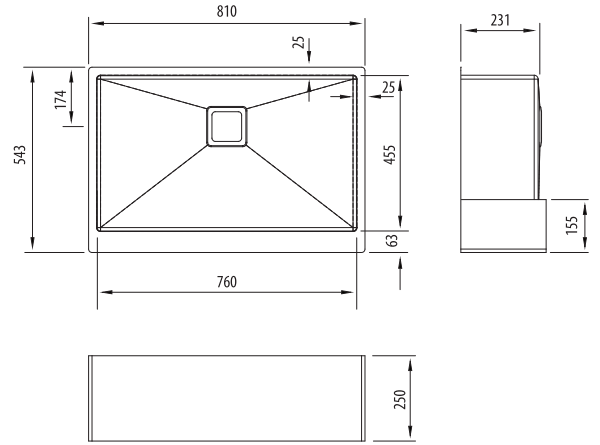

Professional Butler Series

PR1290U

Mega Bowl Undermount Sink With Apron

All dimensions in mm

Specifications /

Sink size	810W x 543H mm
Bowl size	Mega Bowl 760W x 455H x 225D / 78L
Construction	Fabricated with 10 mm radius corners, Softtone® and soundproofing.
Material	304 grade, 18/10 brushed stainless steel (1.5 mm thick)
Installation	Undermount
Fixings	Undermount clips supplied
Min cabinet size	900 mm
Tap holes	N/A
Waste fittings	1 x 90 mm basket waste included
Overflow	Not available
Carton size	900 x 575 x 290 mm
Weight	19 kg
Warranty	Lifetime manufacturer's warranty (refer to oliveri.com.au)
Maintenance and care instructions	All surfaces should be cleaned with mild liquid detergent or soap and water. To maintain the shine on your Oliveri stainless steel sink, we recommended the use of any of the easy to obtain, non-abrasive stainless steel cleaners or metal polishes.