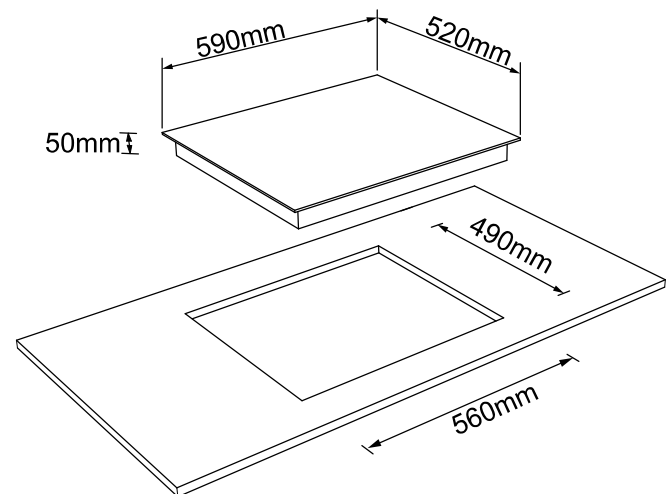

# 60CM CERAMIC COOKTOP

FCE604B1

## PRODUCT INFORMATION

<b>Overall Dimensions (mm)</b>	590(W) x 520(D) x 50(H)
<b>Cut-Out Dimensions (mm)</b>	560(W) x 490(D)
<b>Number of Heating Zones</b>	4
<b>Power</b>	230V 50/60Hz, 6000W Max 25A Connection
<b>Control Interface</b>	Touch Controls
<b>Display Colour</b>	Red
<b>Cooking Zone Power</b>	2x 1800W 2 x 1200W
<b>Child Lock</b>	Yes
<b>Pan Sensor</b>	No
<b>Boost</b>	No
<b>Functions</b>	Keep Warm Function Residual Heat Indicator
<b>Edge Profile</b>	Frameless
<b>Finish</b>	Black Glass
<b>Warranty</b>	2 Years

\*Min 50mm between the cooktop and the wall or sides

**PLEASE NOTE:** Technical and product specifications may change; therefore, cut-outs for appliances should only be by physical product measurements. The above information is indicative only.