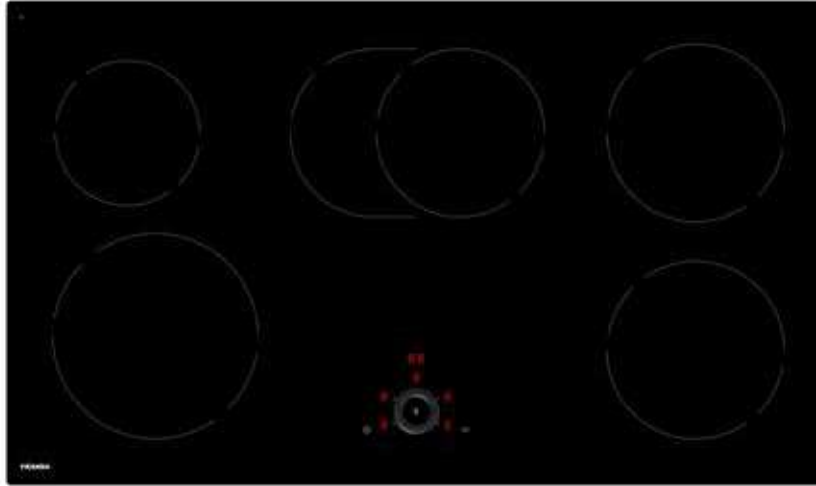

# 90CM CERAMIC COOKTOP

FCE905B1

## PRODUCT INFORMATION

<b>Overall Dimensions (mm)</b>	880(W) x 520(D) x 46(H)
<b>Cut-Out Dimensions (mm)</b>	840(W) x 490(D)
<b>Number of Heating Zones</b>	5
<b>Power</b>	220-240V 50/60Hz, 6000W Max 25A Connection
<b>Control Interface</b>	Touch Control
<b>Display Colour</b>	Red
<b>Cooking Power</b>	1x1200W 2x 1800W 1x 2300W Middle: 2400W/1500W
<b>Child Lock</b>	Yes
<b>Pan Sensor</b>	No
<b>Boost</b>	No
<b>Functions</b>	Pause and Recall Functions Keep Warm Function Residual Heat Indicator
<b>Edge Profile</b>	Frameless
<b>Finish</b>	Black Glass
<b>Warranty</b>	2 Years