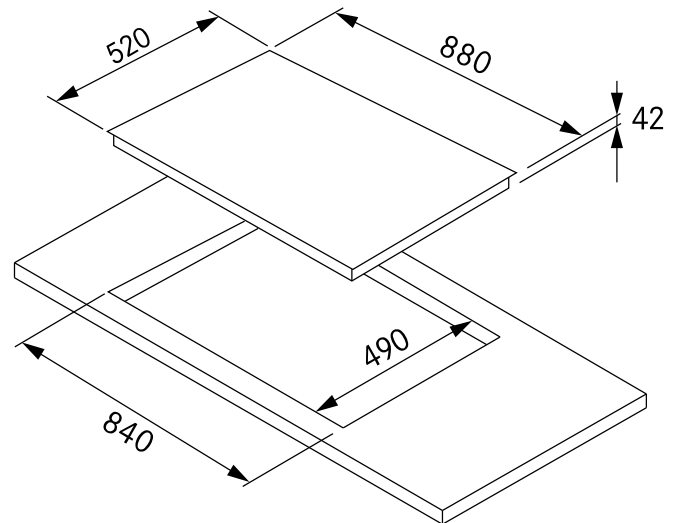

# 90CM CERAMIC COOKTOP

FCE905B1

## PRODUCT INFORMATION

<b>Overall Dimensions (mm)</b>	880(W) x 520(D) x 46(H)
<b>Cut-Out Dimensions (mm)</b>	840(W) x 490(D)
<b>Number of Heating Zones</b>	5
<b>Power</b>	220-240V 50/60Hz, 6000W Max 25A Connection
<b>Control Interface</b>	Touch Control
<b>Display Colour</b>	Red
<b>Cooking Power</b>	1x1200W 2x 1800W 1x 2300W Middle: 2400W/1500W
<b>Child Lock</b>	Yes
<b>Pan Sensor</b>	No
<b>Boost</b>	No
<b>Functions</b>	Pause and Recall Functions Keep Warm Function Residual Heat Indicator
<b>Edge Profile</b>	Frameless
<b>Finish</b>	Black Glass
<b>Warranty</b>	2 Years

\*Min 50mm between the cooktop and the wall or sides

**PLEASE NOTE:** Technical and product specifications may change; therefore, cut-outs for appliances should only be by physical product measurements. The above information is indicative only.