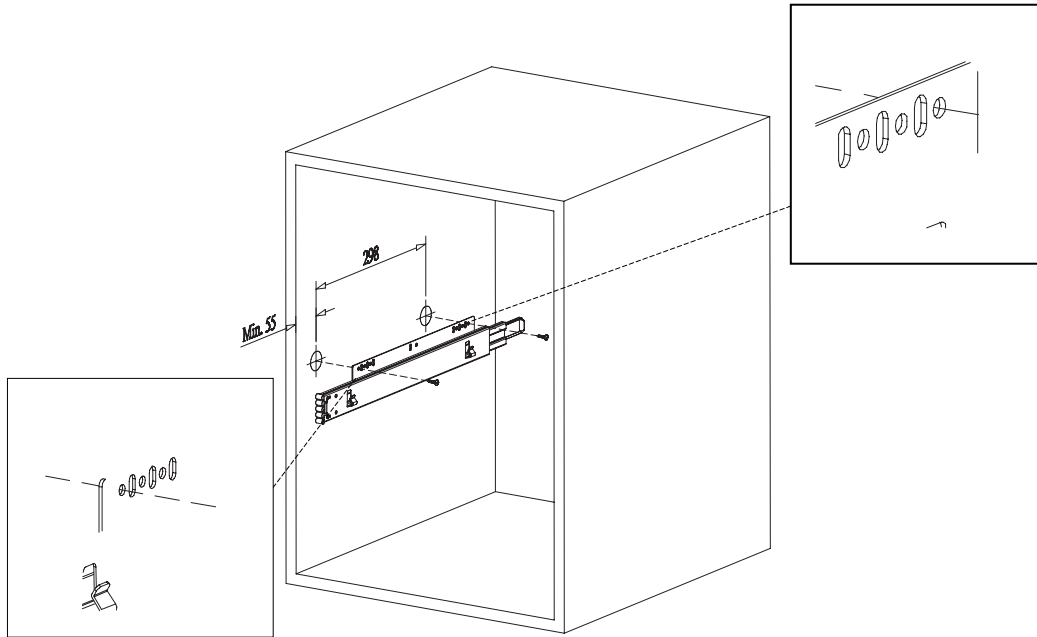

Finista Drawer Pullout Installation Instructions

2