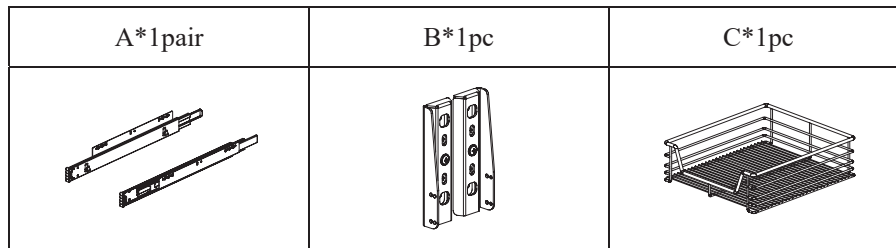

Finista Drawer Pullout Installation Instructions

Code	Description	Size
1-471-020	Finista Drawer Pullout H135mm	W450xD470mm & Door Bracket
1-471-021	Finista Drawer Pullout H135mm	W600xD470mm & Door Bracket
1-471-022	Finista Drawer Pullout H135mm	W900xD470mm & Door Bracket
1-471-023	Finista Drawer Pullout H200mm	W450xD470mm & Door Bracket
1-471-024	Finista Drawer Pullout H200mm	W600xD470mm & Door Bracket
1-471-025	Finista Drawer Pullout H200mm	W900xD470mm & Door Bracket