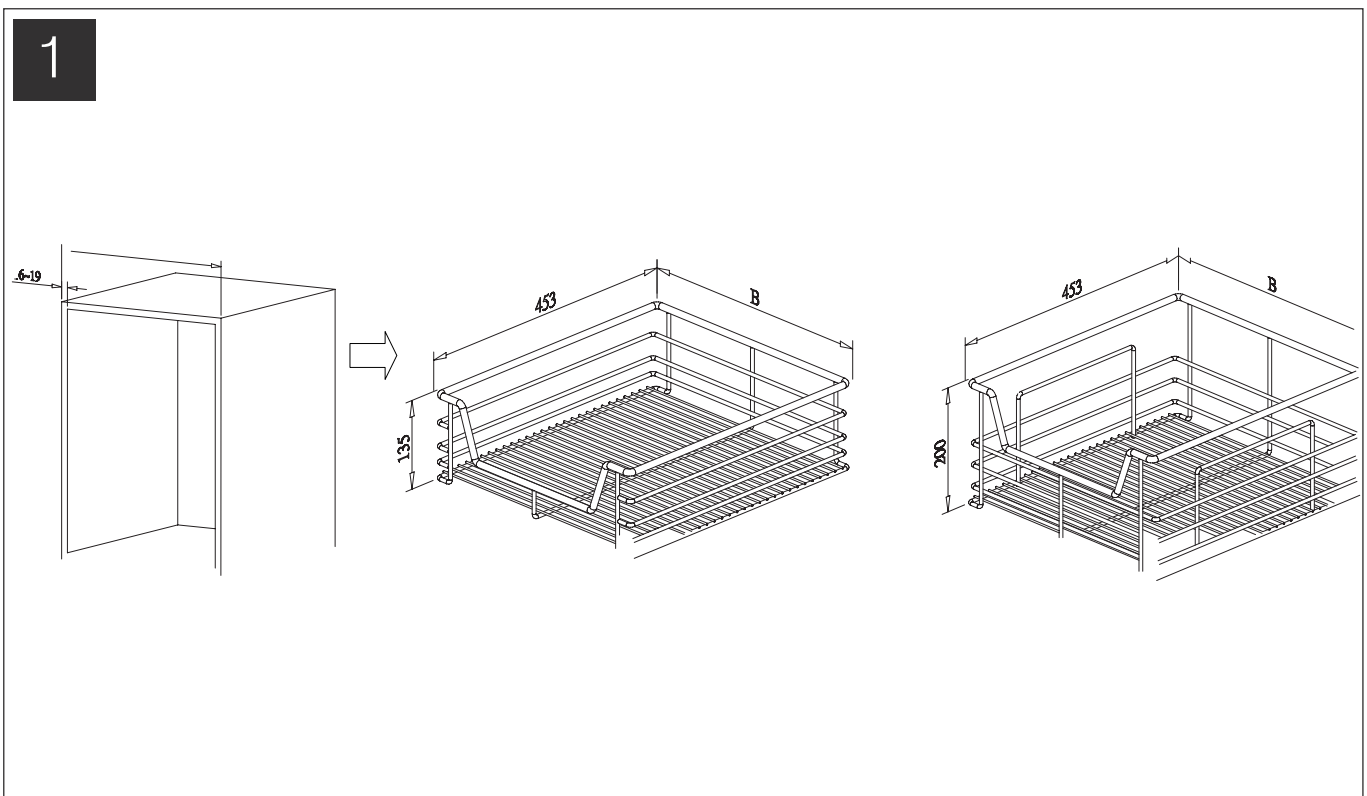

Finista Drawer Pullout Installation Instructions

Code	Description	Size
1-471-020	Finista Drawer Pullout H135mm	W450xD470mm & Door Bracket
1-471-021	Finista Drawer Pullout H135mm	W600xD470mm & Door Bracket
1-471-022	Finista Drawer Pullout H135mm	W900xD470mm & Door Bracket
1-471-023	Finista Drawer Pullout H200mm	W450xD470mm & Door Bracket
1-471-024	Finista Drawer Pullout H200mm	W600xD470mm & Door Bracket
1-471-025	Finista Drawer Pullout H200mm	W900xD470mm & Door Bracket

A	400	450	500	600	700	800	900	1000
B	297	347	397	497	597	697	797	897