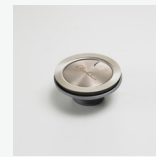

Included accessories /

AC28
Basket Waste