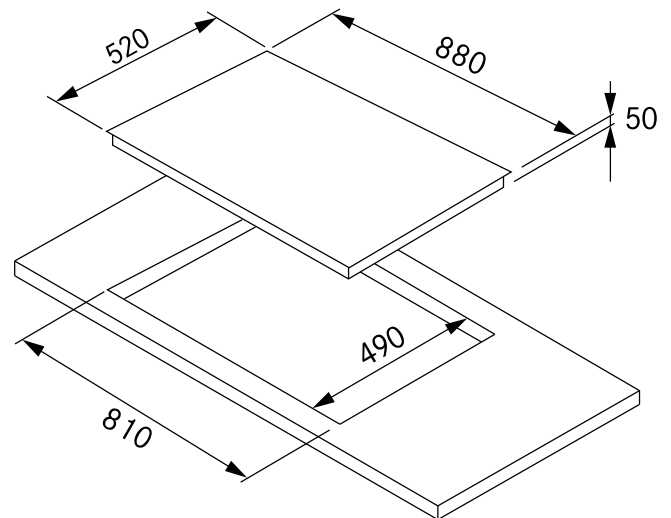

90CM INDUCTION COOKTOP

FCI905B1

PRODUCT INFORMATION

Overall Dimensions (mm)	880(W) x 520(D) x 54(H)
Cut-Out Dimensions (mm)	810(W) x 490(D)
Number of Heating Zones	5
Power	230V 50/60Hz, 7400W Max 32A Connection
Control Interface	Touch Control
Display Colour	Red
Cooking Zones	2x 1400W 1x 1400W (Nominal) 2000W (Boost) 2x 2300W (Nominal) 3000W (Boost)
Child Lock	Yes
Bridging	Yes
Pan Sensory	Yes
Boost	Yes
Functions	Pause and Recall Functions Keep Warm Function Residual Heat Indicator
Edge Profile	Frameless
Finish	Black Glass
Warranty	2 Years

*Min 50mm between the cooktop and the wall or sides

PLEASE NOTE: Technical and product specifications may change; therefore, cut-outs for appliances should only be by physical product measurements. The above information is indicative only.