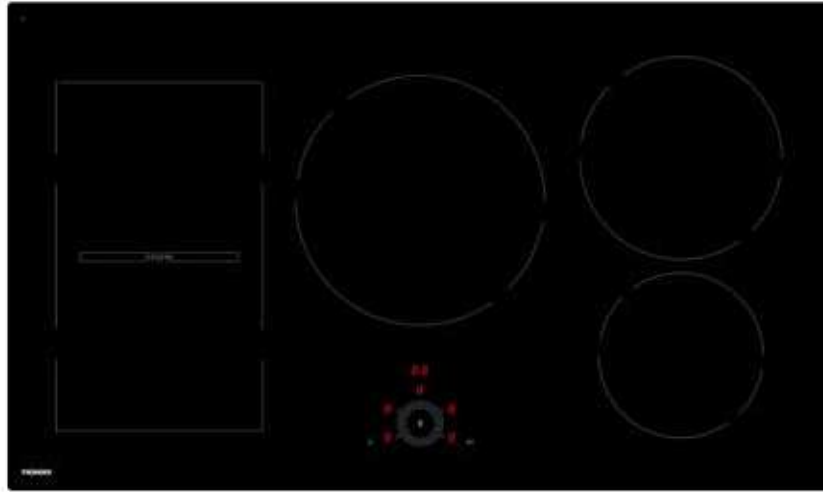

90CM INDUCTION COOKTOP

FCI905B1

PRODUCT INFORMATION

Overall Dimensions (mm)	880(W) x 520(D) x 54(H)
Cut-Out Dimensions (mm)	810(W) x 490(D)
Number of Heating Zones	5
Power	230V 50/60Hz, 7400W Max 32A Connection
Control Interface	Touch Control
Display Colour	Red
Cooking Zones	2x 1400W 1x 1400W (Nominal) 2000W (Boost) 2x 2300W (Nominal) 3000W (Boost)
Child Lock	Yes
Bridging	Yes
Pan Sensory	Yes
Boost	Yes
Functions	Pause and Recall Functions Keep Warm Function Residual Heat Indicator
Edge Profile	Frameless
Finish	Black Glass
Warranty	2 Years

*Min 50mm between the cooktop and the wall or sides

PLEASE NOTE: Technical and product specifications may change; therefore, cut-outs for appliances should only be by physical product measurements. The above information is indicative only.