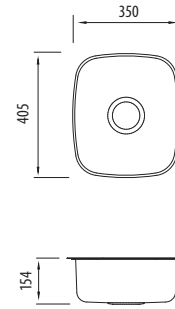

Endeavour

Proudly Aussie made

All dimensions in mm

EE30U

Single Bowl Undermount Sink

Specifications /

Sink size	350W x 405H mm
Bowl size	Main Bowl 330W x 385H x 155D / 17L
Construction	2 piece, bowl and rim seam welded
Material	304 grade, 18/10 polished stainless steel (0.8 mm thick)
Installation	Undermount
Fixings	Available on request
Min cabinet size	500 mm
Tap holes	N/A
Waste fittings	1 x 90 mm basket waste included
Overflow	Not available
Carton size	500 x 420 x 210 mm
Weight	4 kg
Warranty	Lifetime manufacturer's warranty (refer to oliveri.com.au)
Maintenance and care instructions	All surfaces should be cleaned with mild liquid detergent or soap and water. To maintain the shine on your Oliveri stainless steel sink, we recommended the use of any of the easy to obtain, non-abrasive stainless steel cleaners or metal polishes.