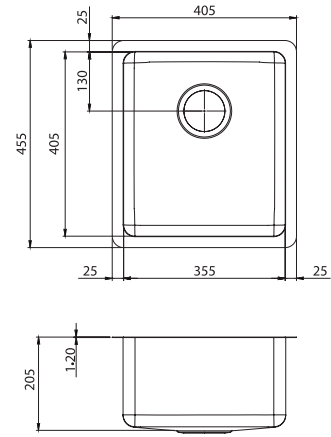

Sonetto

SN30TU

Sonetto Standard Bowl Universal Sink

All dimensions in mm

Specifications /

Sink size	405W x 455H mm
Bowl size	3/4 Bowl 355W x 405H x 205D / 30L
Construction	Fabricated with 25 mm radius corners, Softtone® and soundproofing.
Material	304 grade, 18/10 brushed stainless steel (1.2 mm thick)
Installation	Topmount or undermount
Fixings	Installation clips supplied
Min cabinet size	500 mm
Tap holes	N/A
Waste fittings	1 x 90 mm basket waste included
Overflow	Not available
Carton size	520 x 470 x 250 mm
Weight	5 kg
Warranty	Lifetime manufacturer's warranty (refer to oliveri.com.au)
Maintenance and care instructions	All surfaces should be cleaned with mild liquid detergent or soap and water. To maintain the shine on your Oliveri stainless steel sink, we recommended the use of any of the easy to obtain, non-abrasive stainless steel cleaners or metal polishes.