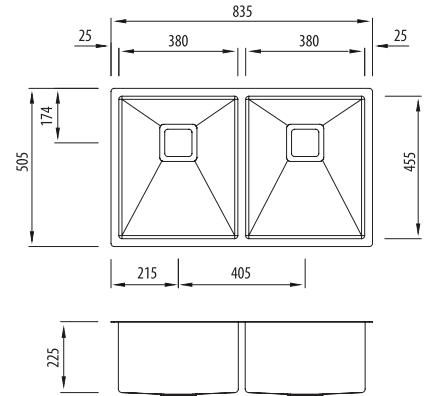

Professional Series

PR1163U

Double Bowl Undermount Sink

All dimensions in mm

Specifications /

Sink size	835W x 505H mm
Bowl size	Standard Bowl 380W x 455H x 225D / 39L
Construction	Fabricated with 10 mm radius corners, Softtone® and soundproofing.
Material	304 grade, 18/10 brushed stainless steel (1.5 mm thick)
Installation	Undermount
Fixings	Undermount clips supplied
Min cabinet size	900 x 720 mm
Tap holes	N/A
Waste fittings	2 x 90 mm basket wastes included
Overflow	Not available
Carton size	920 x 575 x 290 mm
Weight	17 kg
Warranty	Lifetime manufacturer's warranty (refer to oliveri.com.au)
Maintenance and care instructions	All surfaces should be cleaned with mild liquid detergent or soap and water. To maintain the shine on your Oliveri stainless steel sink, we recommended the use of any of the easy to obtain, non-abrasive stainless steel cleaners or metal polishes.