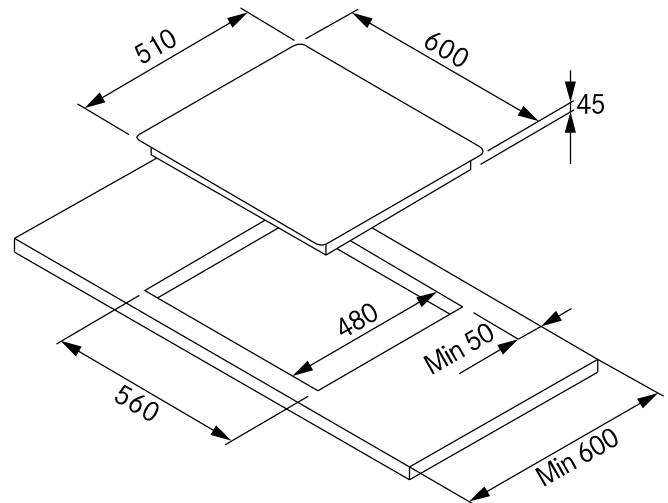

60CM STAINLESS STEEL GAS COOKTOP

FCG604S1

PRODUCT INFORMATION

Overall Dimensions (mm)	600(W) x 510(D) x 87(H)
Cut-Out Dimensions (mm)	560(W) x 480(D)
Number of Burners	4
Power	220-240V 50/60Hz, 0.6W
Gas Type	Natural Gas or LPG
Control Interface	Control Knobs
Wok Burner Output (MJ/h)*	11
Medium Burners Output (MJ/h)*	7
Smaller Burner Output (MJ/h)*	4
Ignition System	Electric
Flame Failure	Yes
Trivet Type	Cast Iron
Finish	Stainless Steel
Warranty	2 Years

*Natural gas output

PLEASE NOTE: Technical and product specifications may change; therefore, cut-outs for appliances should only be by physical product measurements. The above information is indicative only.