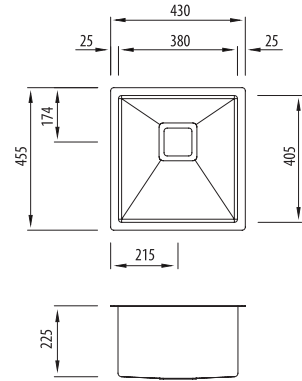

Professional Series

PR1130U

3/4 Bowl Undermount Sink

All dimensions in mm

Specifications /

Sink size	430W x 455H mm
Bowl size	3/4 Bowl 380W x 405H x 225D / 35L
Construction	Fabricated with 10 mm radius corners, Softtone® and soundproofing.
Material	304 grade, 18/10 brushed stainless steel (1.5 mm thick)
Installation	Undermount
Fixings	Undermount clips supplied
Min cabinet size	500 mm
Tap holes	N/A
Waste fittings	1 x 90 mm basket waste included
Overflow	Not available
Carton size	520 x 500 x 290 mm
Weight	8.6 kg
Warranty	Lifetime manufacturer's warranty (refer to oliveri.com.au)
Maintenance and care instructions	All surfaces should be cleaned with mild liquid detergent or soap and water. To maintain the shine on your Oliveri stainless steel sink, we recommended the use of any of the easy to obtain, non-abrasive stainless steel cleaners or metal polishes.