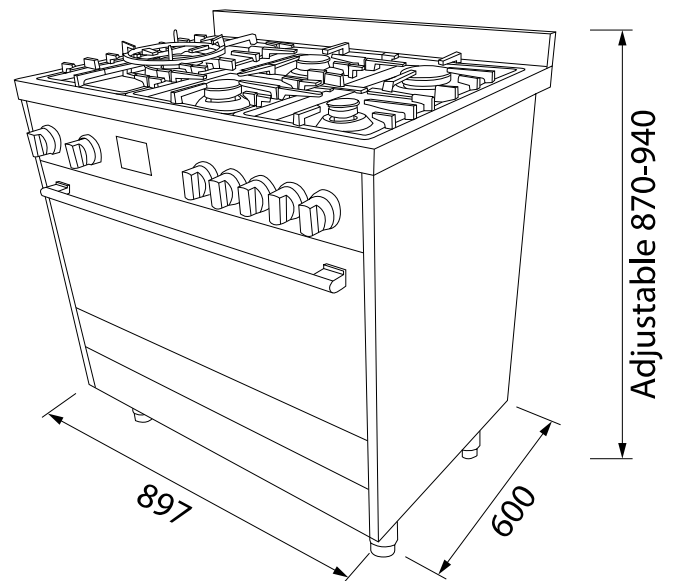

90CM UPRIGHT COOKER

FCDU905B1

PRODUCT INFORMATION

Overall Dimensions (mm)	897(W) x 870-940(H) x 600(D)
Capacity	142L Net
Oven Functions	11
Power	240V 50Hz, 3500W Max
Display	Red LCD
Control Interface	Knob
Oven Door	Triple Glazed
Lighting	Halogen
Number of Burners	5
Wok Burner Output	17.5MJ/h x 1
Large Burner Output	11.5MJ/h x 1
Medium Burner Output	7MJ/h x 2
Small Burner Output	4MJ/h x 1
Ignition System	Electric
Flame Failure	Yes
Trivet Type	Cast Iron
Finish	Stainless Steel
Accessories	1 x Telescopic Runner 2 x Wire Racks 1 x Baking Tray
Warranty	2 Years