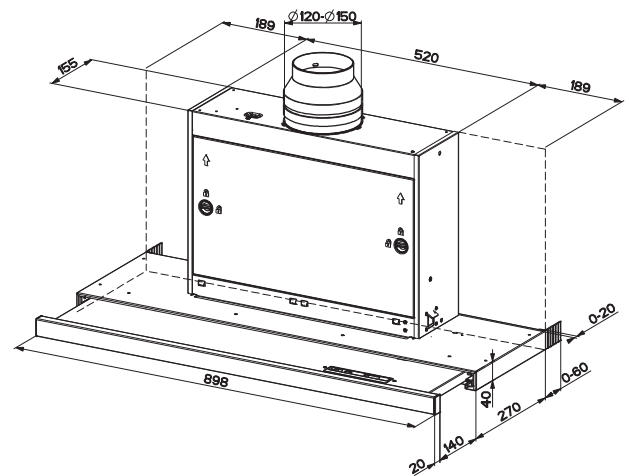

## PRODUCT INFORMATION

**Overall Dimensions (mm)** 898(W) x 420(H) x 411(D)

**Power** 220-240V 50Hz, 258W max

**Number of Fan Speeds** 4

**Control Interface** Slide Controls

**Noise Level** 69dB

**Lighting** Twin LED

**Air Outlet**  $\varnothing$ 120-150mm

**Filter** 2 x Aluminum Mesh  
(Dishwasher Safe)

**Air Flow** 645m<sup>3</sup>/h

**Finish** Stainless Steel Trim

**Warranty** 2 Years

**PLEASE NOTE:** Technical and product specifications may change; therefore, cut-outs for appliances should only be by physical product measurements. The above information is indicative only.