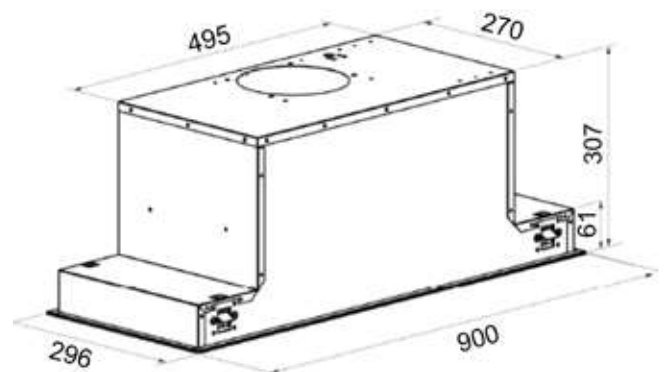

90CM BLACK GLASS UNDERCUPBOARD RANGEHOOD

FCUH90BAU

PRODUCT INFORMATION

Overall Dimensions (mm)	900(W) x 307(H) x 296(D)
Cut-Out Dimensions (mm)	880(W) x 275(D)
Power	220-240V 50Hz, 290W max
Number of Fan Speeds	3
Control Interface	Touch Controls
Lighting	LED Light Panel
Air Outlet	ø150mm
Filter	1 x Aluminum Mesh Filters (Dishwasher Safe)
Air Flow	800m ³ /h
Finish	Tempered Black Glass Trim
Warranty	2 Years

PLEASE NOTE: Technical and product specifications may change; therefore, cut-outs for appliances should only be by physical product measurements. The above information is indicative only.

LAST UPDATED: 09 JUNE 2022