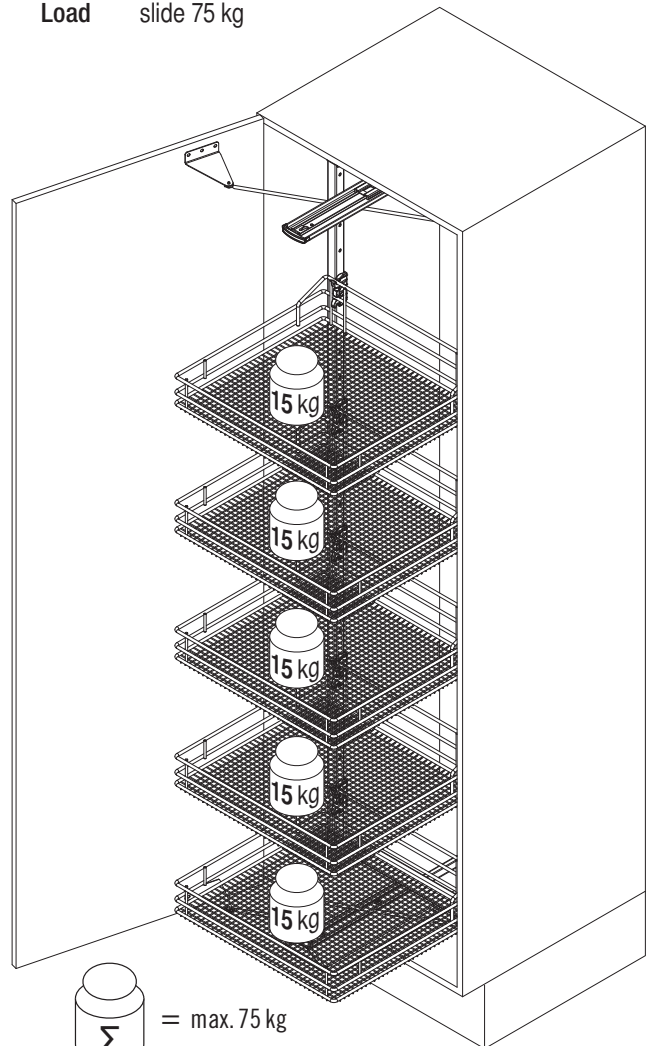

VS TAL Gate / N

Installation dimensions

Heights

- VS TAL Gate 1 650 mm - 950 mm (2 baskets)
- VS TAL Gate 2 950 mm - 1200 mm (3 baskets)
- VS TAL Gate 3 1200 mm - 1450 mm (4 baskets)
- VS TAL Gate 4 1450 mm - 1700 mm (4 baskets)
- VS TAL Gate 5 1700 mm - 1950 mm (5 baskets)
- VS TAL Gate 6 1900 mm - 2140 mm (5 baskets)

Basket dimensions

Cabinet	Basket width	Basket depth	Basket height	
			Classic Saphir	Premea Artline, Planero
300	230	420	75/115	84/124
400	330	420	75/115	84/124
450	350	395	75/115	84/124
500	400	395	75/115	84/124
600	500	395	75/115	84/124

Finish

- Fitting** RAL 9006 silver, clear finish
- Baskets** chrome (except Planero), RAL 9006 silver, clear finish
- Load** slide 75 kg

Basket variants

C 300 / 400

C 450 / 500 / 600

Classic

Saphir

Premea

Artline

Planero

= max. 75 kg

Please note: The cabinet must be securely fastened to the wall to prevent it from tilting. Appropriate fixing material is not supplied with the fitting.

We reserve the right to make technical changes and to improve product specifications.