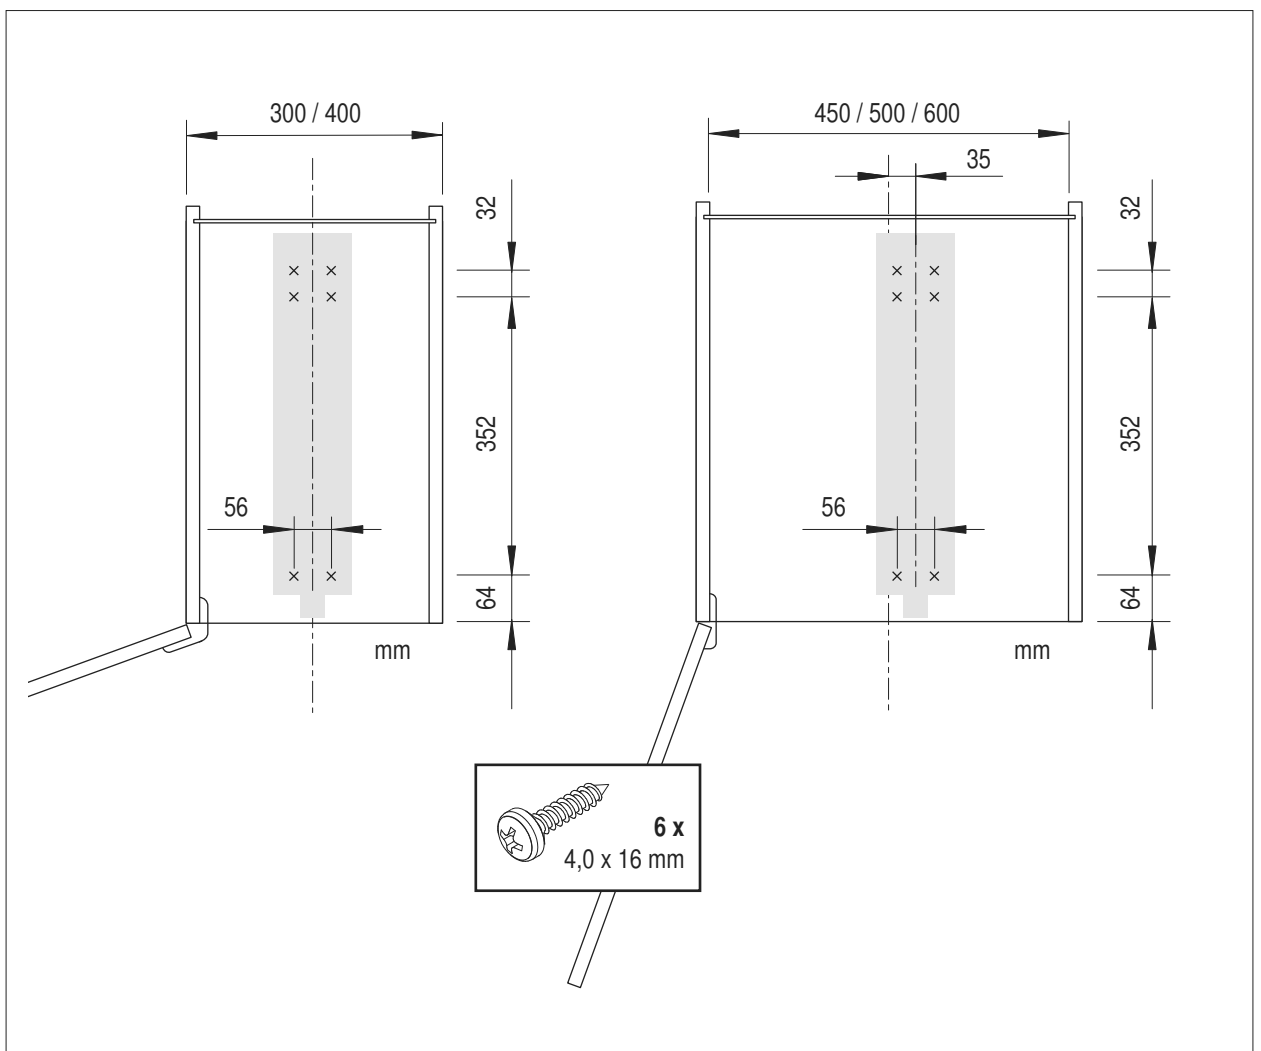

VS TAL Gate / N

Installation dimensions

Heights

- VS TAL Gate 1 650 mm - 950 mm (2 baskets)
- VS TAL Gate 2 950 mm - 1200 mm (3 baskets)
- VS TAL Gate 3 1200 mm - 1450 mm (4 baskets)
- VS TAL Gate 4 1450 mm - 1700 mm (4 baskets)
- VS TAL Gate 5 1700 mm - 1950 mm (5 baskets)
- VS TAL Gate 6 1900 mm - 2140 mm (5 baskets)

B

6

C

	X
K 300	41
K 400	78
K 450	80
K 500	96
K 600	133

mm