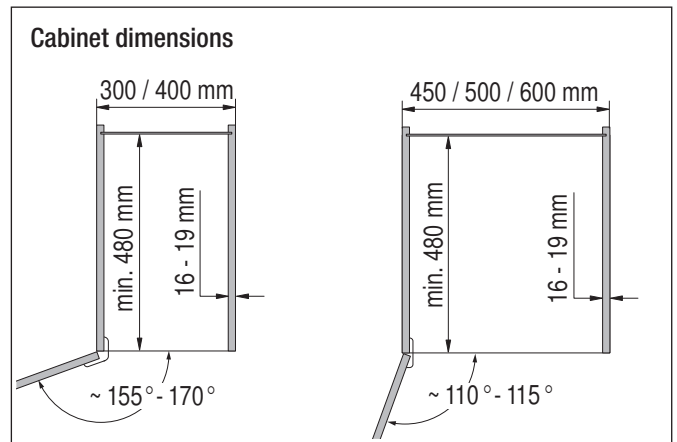

VS TAL Gate / N

Installation dimensions

Heights

- VS TAL Gate 1 650 mm - 950 mm (2 baskets)
- VS TAL Gate 2 950 mm - 1200 mm (3 baskets)
- VS TAL Gate 3 1200 mm - 1450 mm (4 baskets)
- VS TAL Gate 4 1450 mm - 1700 mm (4 baskets)
- VS TAL Gate 5 1700 mm - 1950 mm (5 baskets)
- VS TAL Gate 6 1900 mm - 2140 mm (5 baskets)

Basket dimensions

Cabinet	Basket width	Basket depth	Basket height	
			Classic Saphir	Premea Artline, Planero
300	230	420	75/115	84/124
400	330	420	75/115	84/124
450	350	395	75/115	84/124
500	400	395	75/115	84/124
600	500	395	75/115	84/124

Artline

Planero

= max. 75 kg

Please note: The cabinet must be securely fastened to the wall to prevent it from tilting. Appropriate fixing material is not supplied with the fitting.

We reserve the right to make technical changes and to improve product specifications.