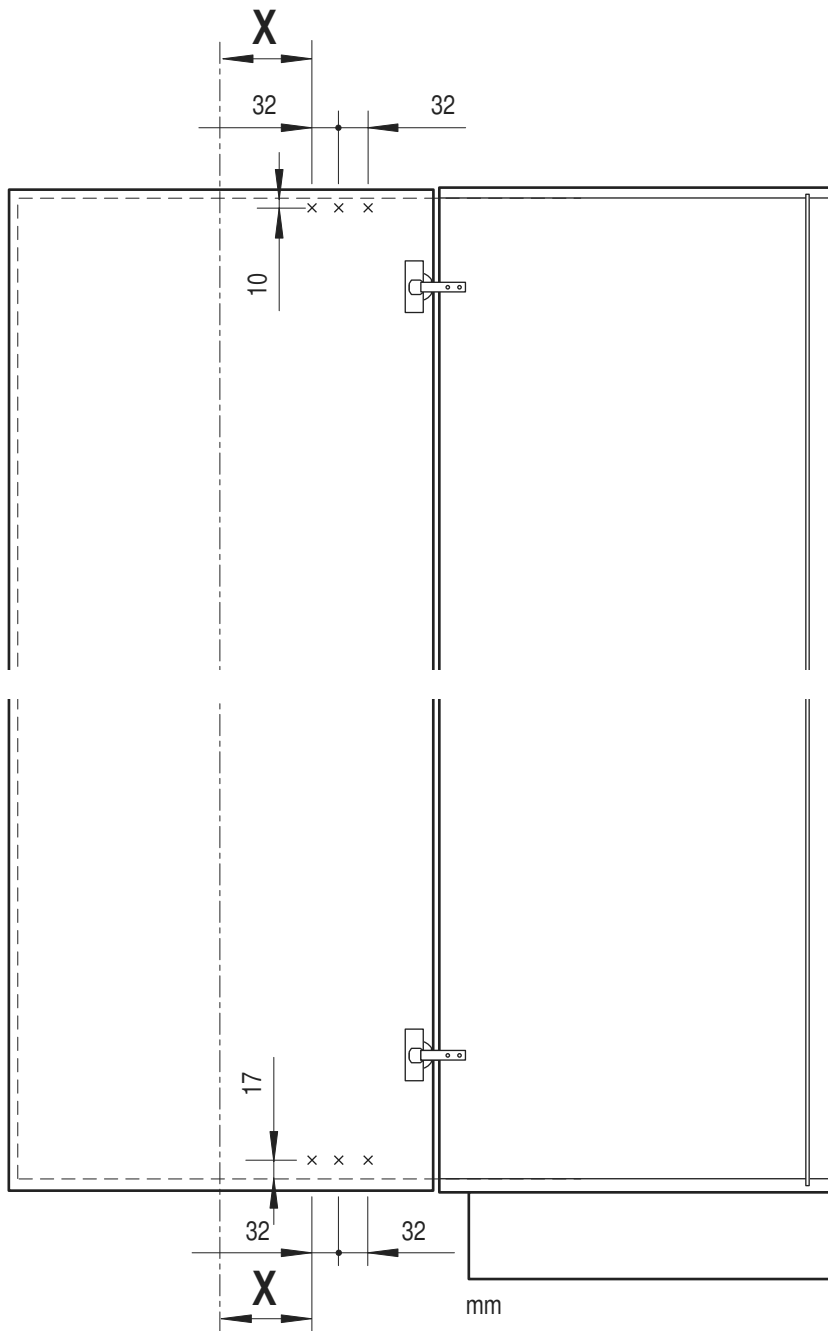

VS TAL Gate / N

Installation dimensions

Heights

- VS TAL Gate 1 650 mm - 950 mm (2 baskets)
- VS TAL Gate 2 950 mm - 1200 mm (3 baskets)
- VS TAL Gate 3 1200 mm - 1450 mm (4 baskets)
- VS TAL Gate 4 1450 mm - 1700 mm (4 baskets)
- VS TAL Gate 5 1700 mm - 1950 mm (5 baskets)
- VS TAL Gate 6 1900 mm - 2140 mm (5 baskets)

Basket dimensions

Cabinet	Basket width	Basket depth	Basket height	
			Classic Saphir	Premea Artline, Planero
300	230	420	75/115	84/124
400	330	420	75/115	84/124
450	350	395	75/115	84/124
500	400	395	75/115	84/124
600	500	395	75/115	84/124

B

6

C

	X
K 300	41
K 400	78
K 450	80
K 500	96
K 600	133

mm