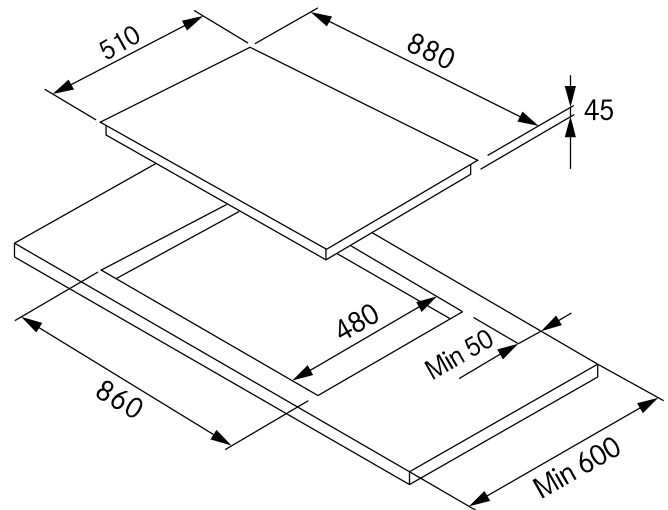

90CM STAINLESS STEEL GAS COOKTOP

FCG905S1

PRODUCT INFORMATION

Overall Dimensions (mm)	880(W) x 510(D) x 87(H)
Cut-Out Dimensions (mm)	860(W) x 480(D)
Number of Burners	5
Power	220-240V 50/60Hz, 0.6W
Gas Type	Natural Gas or LPG
Control Interface	Control Knobs
Wok Burner Output (MJ/h)*	15.5
Large Burner Output (MJ/h)*	10.8
Medium Burners Output (MJ/h)*	7
Smaller Burner Output (MJ/h)*	4
Ignition System	Electric
Flame Failure	Yes
Trivet Type	Cast Iron
Finish	Stainless Steel
Warranty	2 Years

*Natural gas output

PLEASE NOTE: Technical and product specifications may change; therefore, cut-outs for appliances should only be by physical product measurements. The above information is indicative only.