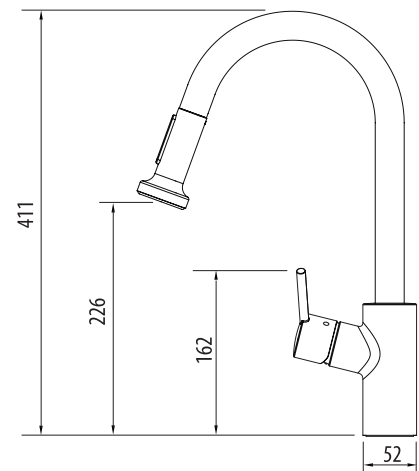

hansgrohe

Talis[®] S2 Variarc

German made 

14864003

Pull Out Spray Mixer

All dimensions in mm

NOTE

Shower spray button is non-lockable.

Specifications /

WELs rating	4 Stars, 7L per minute
Temperature rating (min / max)	1°C - 70°C
Pressure rating (min / max)	100 kPa - 500 kPa
Finish	Polished chrome
Other available finishes	Not available
Materials	Brass body (DR)
Cartridge size	35 mm
Cartridge type	M2 Ceramic cartridge
Carton size	555 x 308 x 78 mm
Product weight	3.5 kg
Mixer height	411 mm
Water supply	Mains
Warranty	15 year warranty (refer to oliveri.com.au for details)
Maintenance and care instructions	All surfaces should be cleaned with mild liquid detergent or soap and water. Do not use cream cleaners or citrus based cleaning products, as they are abrasive. Use of unsuitable cleaning agents may damage the surface. Any damage caused in this way will not be covered by warranty.