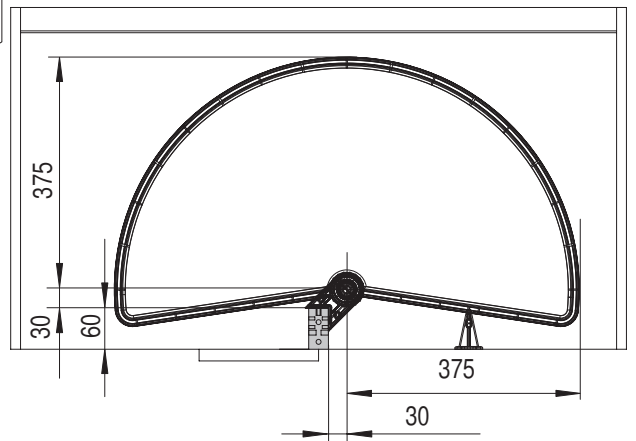

# Lazy Susan 2/4

**MADE IN GERMANY**

measurements in mm

**1**

**2**

3