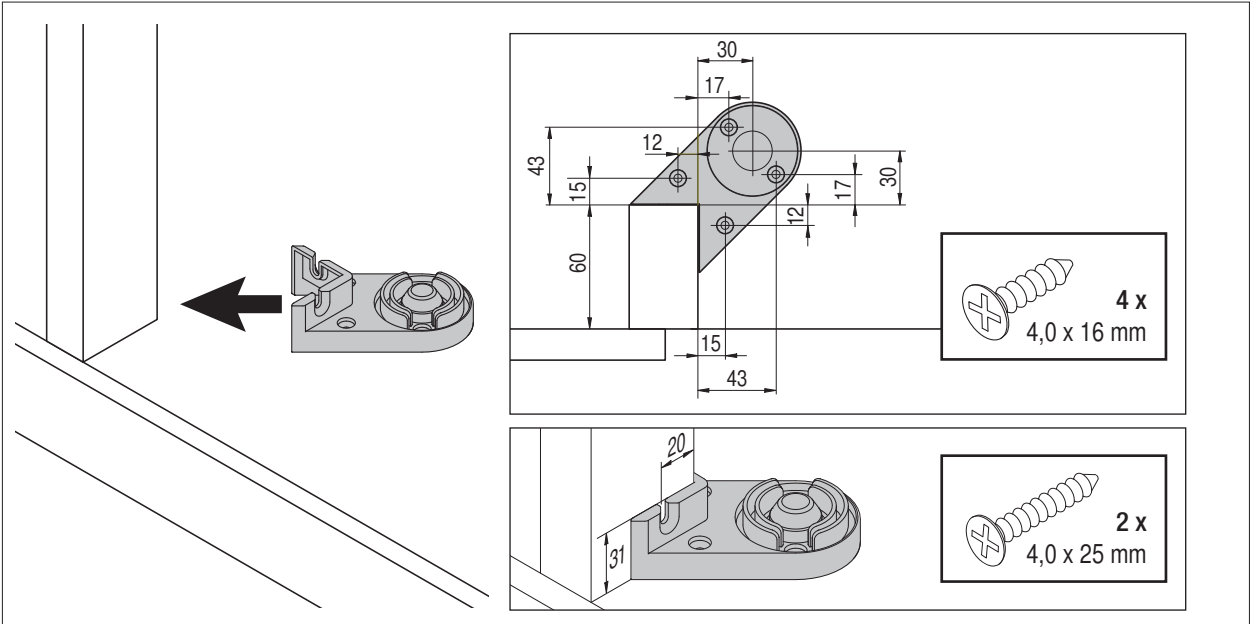

# Lazy Susan 2/4

**MADE IN GERMANY**

measurements in mm

**1**

**2**

3