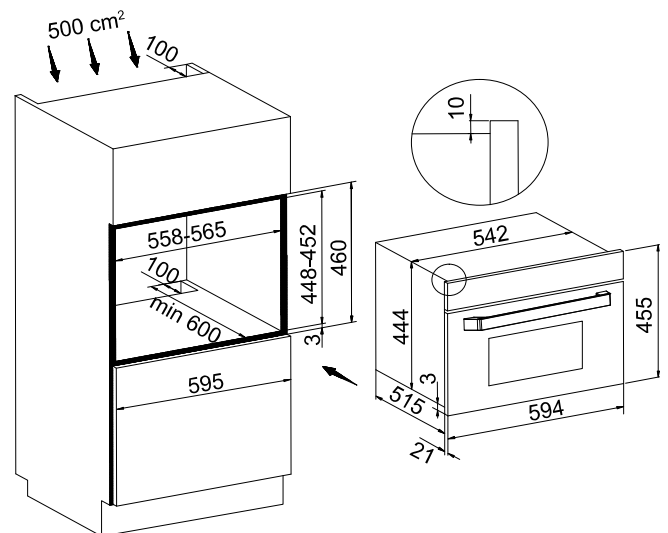

# 45CM COMBINATION MICROWAVE OVEN

FCMWC38B1

## PRODUCT INFORMATION

<b>Overall Dimensions (mm)</b>	594(W) x 455(H) x 536(D)
<b>Capacity</b>	35L Net
<b>Oven Functions</b>	5 Microwave Power Levels 6 Grill Settings 6 Convection Settings
<b>Power</b>	220-240V 50/60Hz, 1650W Max
<b>Display</b>	White LCD Display
<b>Control Interface</b>	Touch Controls
<b>Oven Door</b>	Triple Glaze
<b>Lighting</b>	Single
<b>Installation Type</b>	Built-In
<b>Child Lock</b>	Yes
<b>Finish</b>	Black Glass
<b>Accessories</b>	Wire Rack x 1 Baking Tray x 1 Turntable x 1
<b>Warranty</b>	2 Years