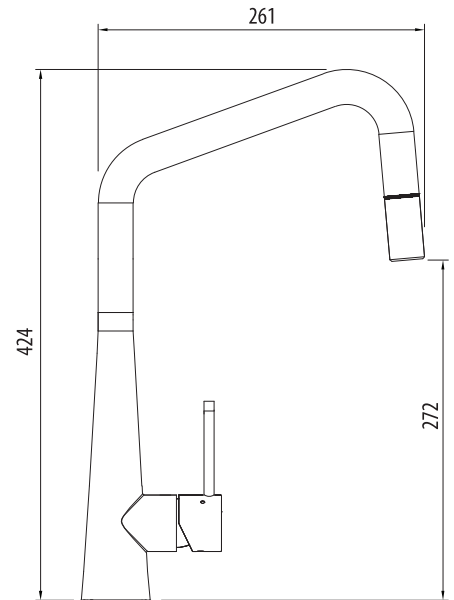

Essente

SS2575

Stainless Steel Square Goose Neck Pull Out Mixer

All dimensions in mm

Specifications /

WELs rating	4 Stars, 7.5L per minute
Temperature rating (min / max)	1°C - 65°C
Pressure rating (min / max)	150 kPa - 500 kPa
Finish	Natural (stainless steel)
Other available finishes	Not available
Materials	304 Grade stainless steel body
Cartridge size	35 mm
Cartridge type	Ceramic disc cartridge
Carton size	735 x 325 x 75 mm
Product weight	4 kg
Mixer height	424 mm
Water supply	Mains
Warranty	10 year warranty* (refer to oliveri.com.au for details)
Maintenance and care instructions	All surfaces should be cleaned with mild liquid detergent or soap and water. Do not use cream cleaners or citrus based cleaning products, as they are abrasive. Use of unsuitable cleaning agents may damage the surface. Any damage caused in this way will not be covered by warranty.