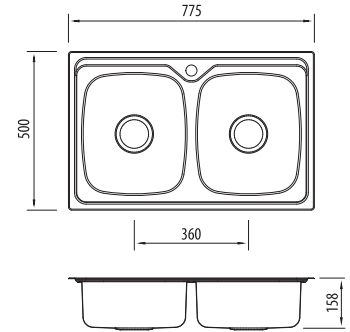

# Endeavour

Proudly Aussie made

All dimensions in mm

### Specifications /

<b>Sink size</b>	775W x 500H mm
<b>Bowl size</b>	Main Bowl 330W x 385H x 155D / 17L Main Bowl 330W x 385H x 155D / 17L
<b>Construction</b>	2 piece, bowls and drainer seam welded
<b>Material</b>	304 grade, 18/10 polished stainless steel (0.8 mm thick)
<b>Installation</b>	Topmount or undermount
<b>Fixings</b>	Available on request
<b>Min cabinet size</b>	800 mm
<b>Tap holes</b>	1 tap hole
<b>Waste fittings</b>	2 x 90 mm basket wastes included
<b>Overflow</b>	Special order option available
<b>Carton size</b>	878 x 575 x 226 mm
<b>Weight</b>	7 kg
<b>Warranty</b>	Lifetime manufacturer's warranty (refer to <a href="http://oliveri.com.au">oliveri.com.au</a> )
<b>Maintenance and care instructions</b>	All surfaces should be cleaned with mild liquid detergent or soap and water. To maintain the shine on your Oliveri stainless steel sink, we recommended the use of any of the easy to obtain, non-abrasive stainless steel cleaners or metal polishes.