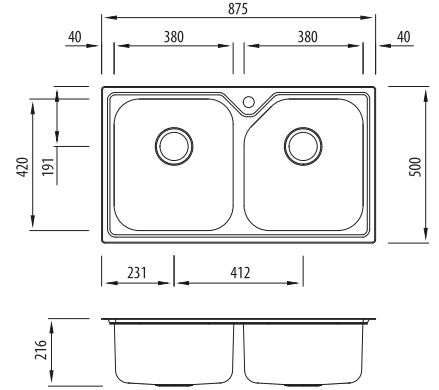

Nu-Petite

Proudly Aussie made

All dimensions in mm

NP663

Double Bowl Sink

Specifications /

Sink size	875W x 500H mm
Bowl size	Main Bowl 380W x 420H x 200D / 30L 5 Side Bowl 380W x 420H x 200D / 28L
Construction	2 piece, bowls and rim seam welded
Material	304 grade, 18/10 polished stainless steel (0.8 mm thick)
Installation	Topmount or undermount (topmount recommended)
Fixings	Adjustable clips and sealing foam supplied
Min cabinet size	900 mm
Tap holes	Available 0 or 1 tap hole (specify when ordering)
Waste fittings	2 x 90 mm basket wastes included
Overflow	Not available
Carton size	1043 x 607 x 292 mm
Weight	12 kg
Warranty	Lifetime manufacturer's warranty (refer to oliveri.com.au)
Maintenance and care instructions	All surfaces should be cleaned with mild liquid detergent or soap and water. To maintain the shine on your Oliveri stainless steel sink, we recommended the use of any of the easy to obtain, non-abrasive stainless steel cleaners or metal polishes.