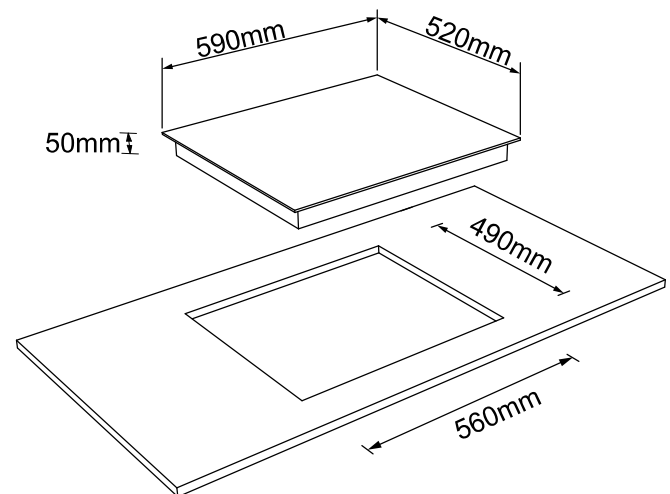

60CM INDUCTION COOKTOP

FCI604B1

PRODUCT INFORMATION

Overall Dimensions (mm)	590(W) x 520(D) x 50(H)
Cut-Out Dimensions (mm)	560(W) x 490(D)
Number of Heating Zones	4
Power	230V 50/60Hz, 5600W Max 25A Connection
Control Interface	Touch Control
Display Colour	Red
Cooking Zone Power	1400W Per Burner
Child Lock	Yes
Pan Sensor	Yes
Boost	No
Functions	Residual Heat Indicator
Edge Profile	Frameless
Finish	Black Glass
Warranty	2 Years

*Min 50mm between the cooktop and the wall or sides

PLEASE NOTE: Technical and product specifications may change; therefore, cut-outs for appliances should only be by physical product measurements. The above information is indicative only.