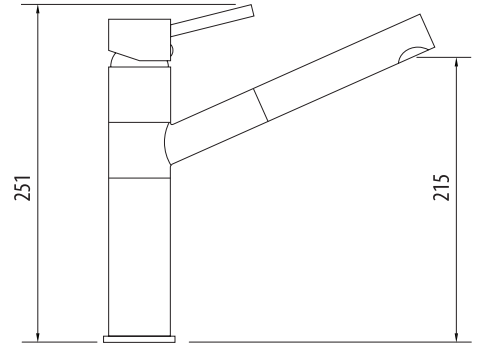

Essentials

ES590-P

Pull Out Swivel Mixer

Specifications /

WELs rating	4 Stars, 7.5L per minute
Temperature rating (min / max)	1°C - 50°C
Pressure rating (min / max)	150 kPa - 500 kPa
Finish	Polished chrome
Other available finishes	Not available
Materials	Brass body (DR)
Cartridge size	40 mm
Cartridge type	Ceramic disc cartridge
Carton size	450 x 300 x 80 mm
Product weight	3 kg
Mixer height	251 mm
Water supply	Mains
Warranty	10 year warranty* (refer to oliveri.com.au for details)
Maintenance and care instructions	All surfaces should be cleaned with mild liquid detergent or soap and water. Do not use cream cleaners or citrus based cleaning products, as they are abrasive. Use of unsuitable cleaning agents may damage the surface. Any damage caused in this way will not be covered by warranty.