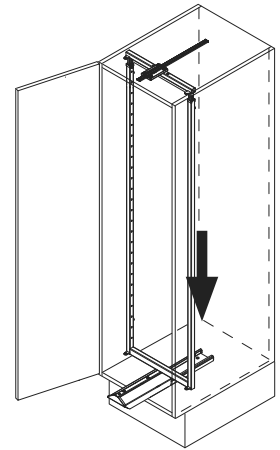

02 / 2018

VS TAL Gate Pro

= max. 20 kg = max. 80 kg

1

A

2

B

3