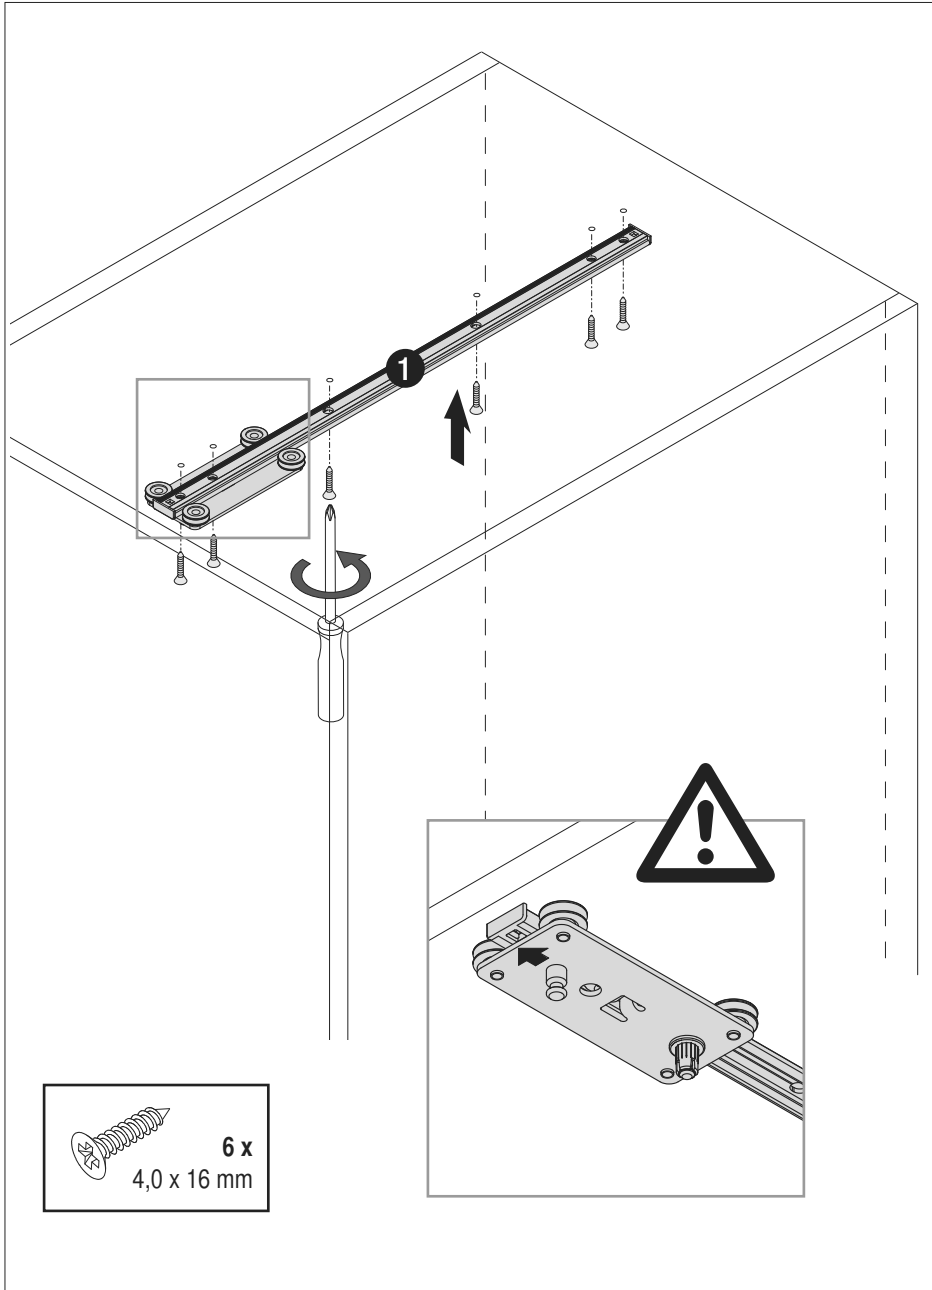

02 / 2018

VS TAL Gate Pro

= max. 20 kg = max. 80 kg

1

A

2

B

3