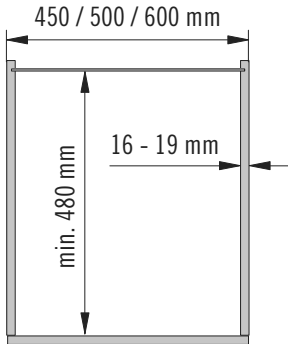

02 / 2018

VS TAL Gate Pro

= max. 20 kg = max. 80 kg

1

A

2

B

3