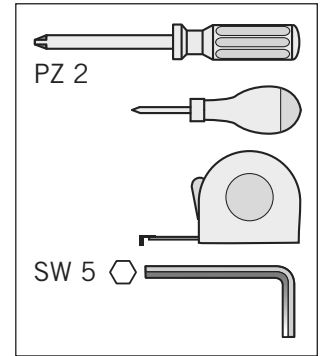

02 / 2018

VS TAL Gate Pro

= max. 20 kg = max. 80 kg

1

A

2

B

3