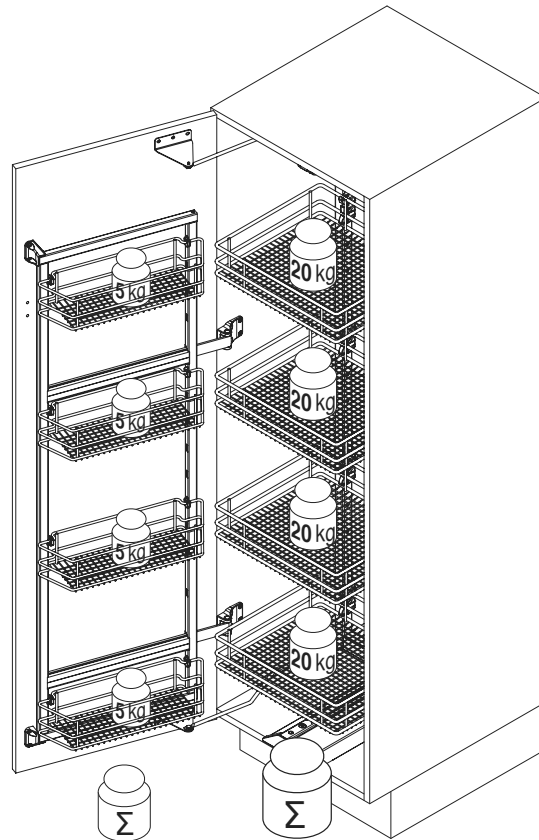

02 / 2018

VS TAL Gate Pro

= max. 20 kg = max. 80 kg

1

A

2

B

3