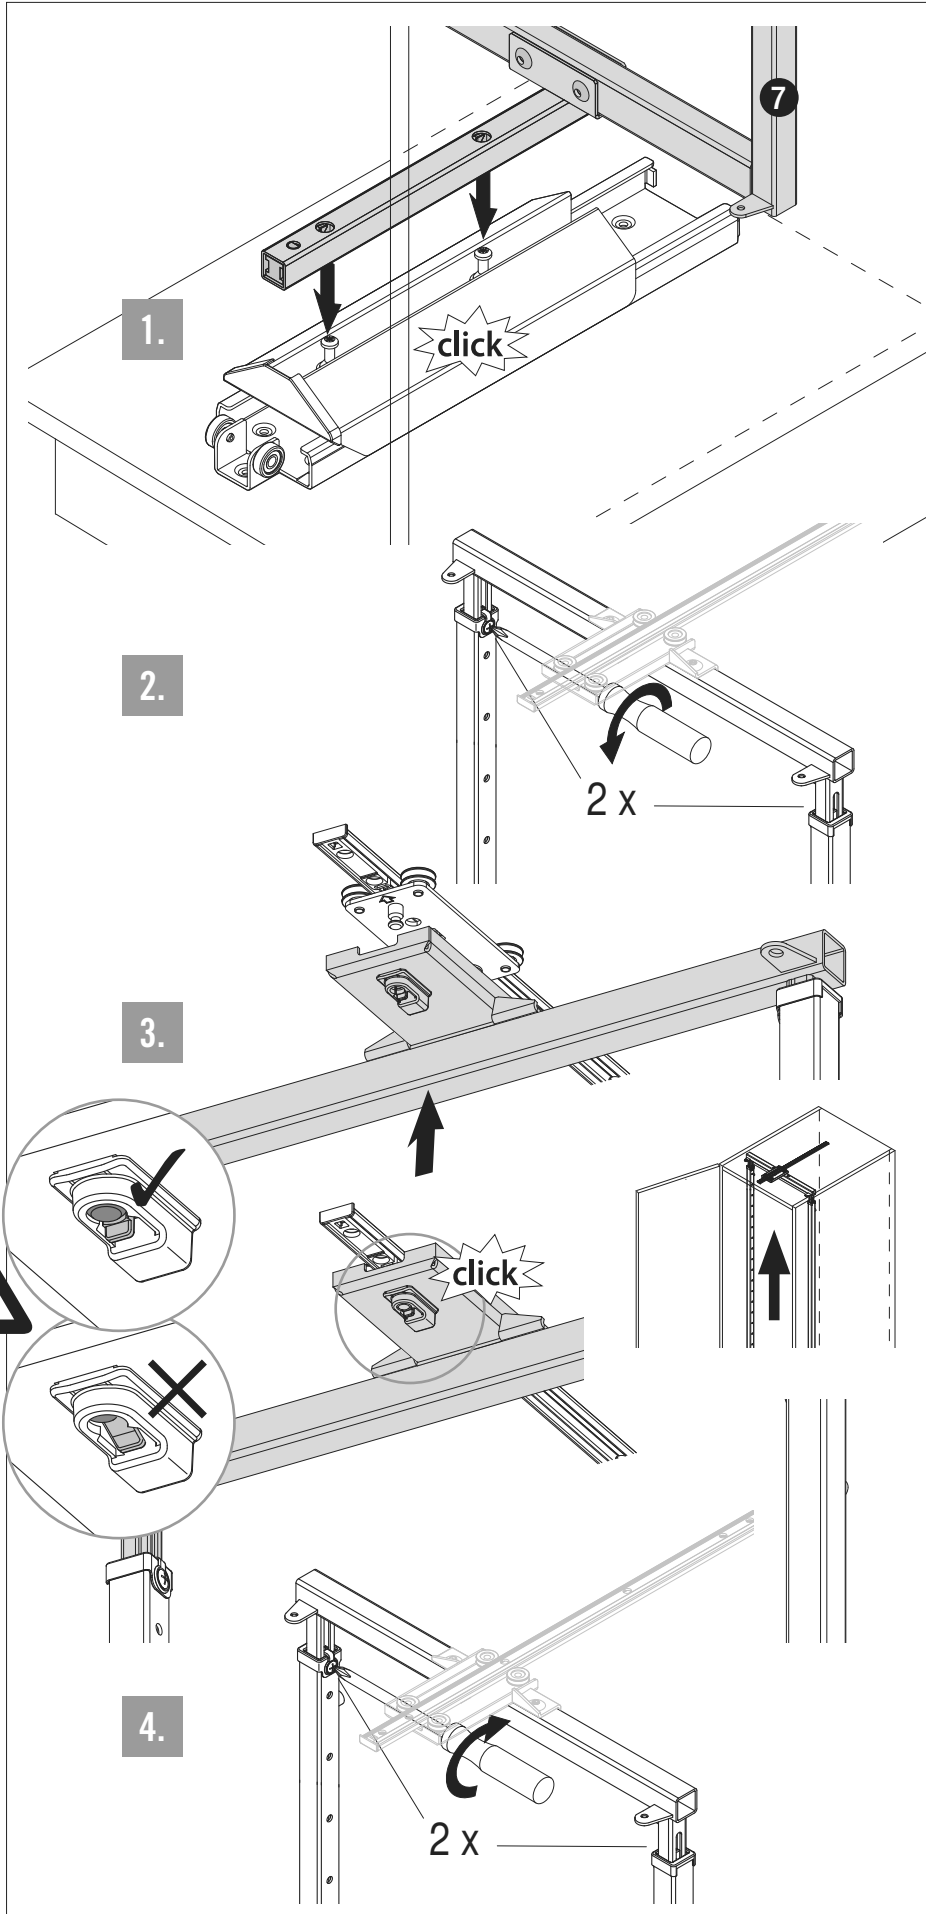

02 / 2018

VS TAL Gate Pro

= max. 20 kg = max. 80 kg

1

A

2

B

3