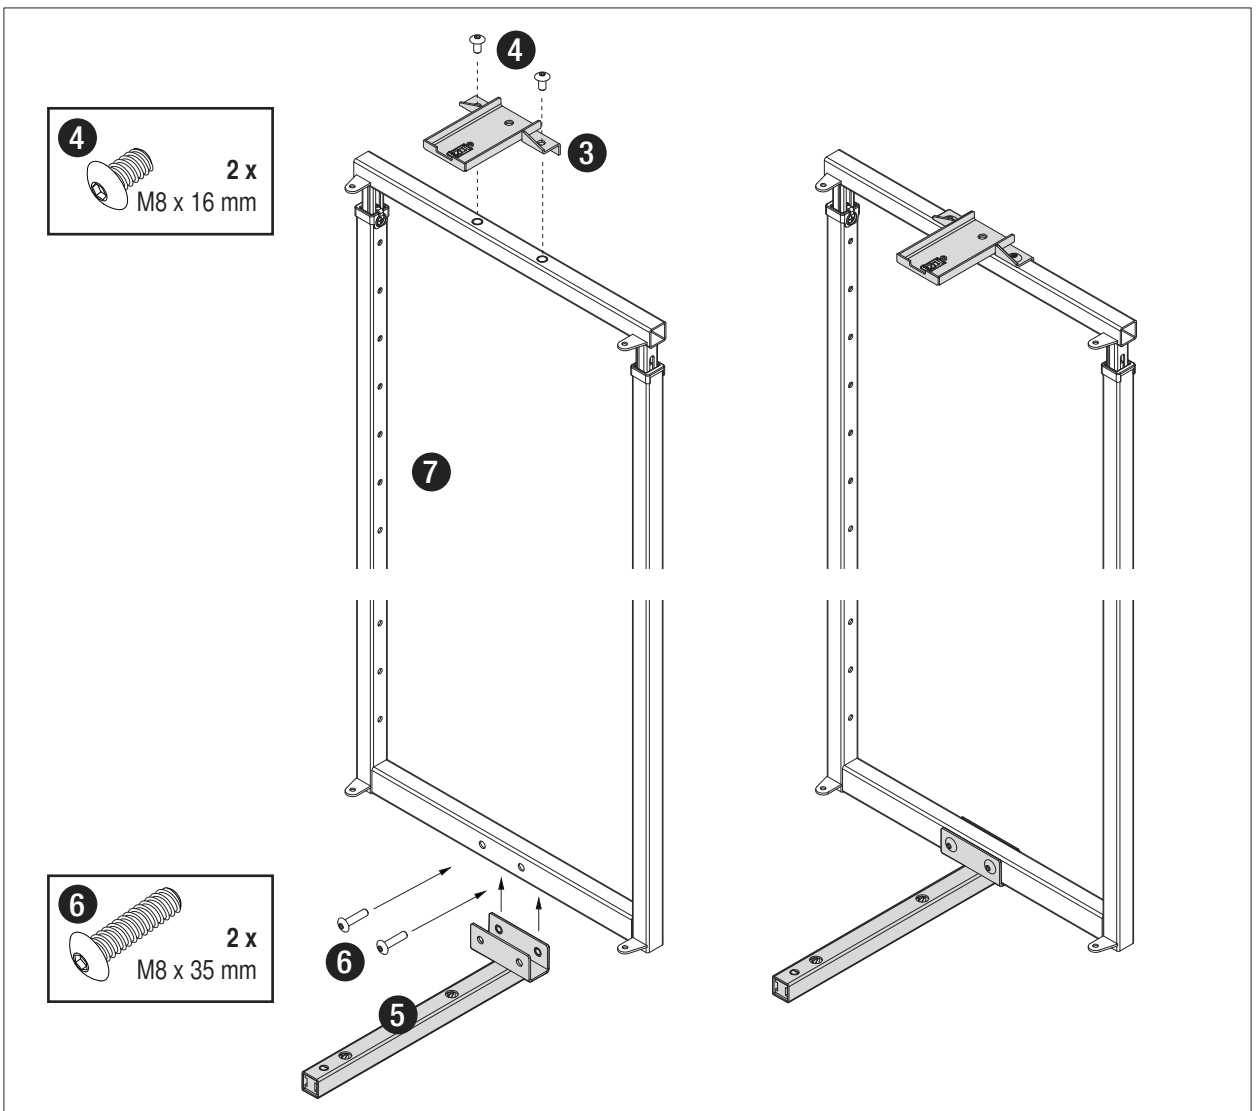

02 / 2018

VS TAL Gate Pro

= max. 20 kg = max. 80 kg

1

A

2

B

3