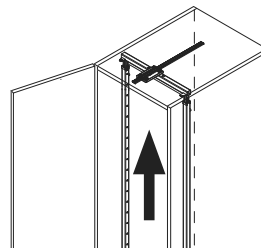

02 / 2018

VS TAL Gate Pro

= max. 20 kg = max. 80 kg

1

A

2

B

3