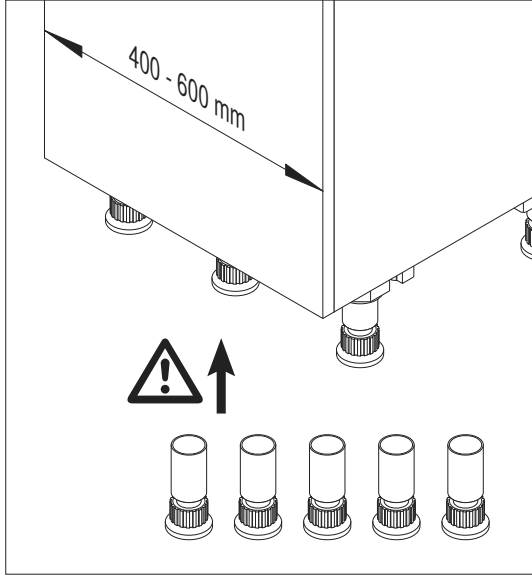

02 / 2018

VS TAL Gate Pro

= max. 20 kg = max. 80 kg

1

A

2

B

3