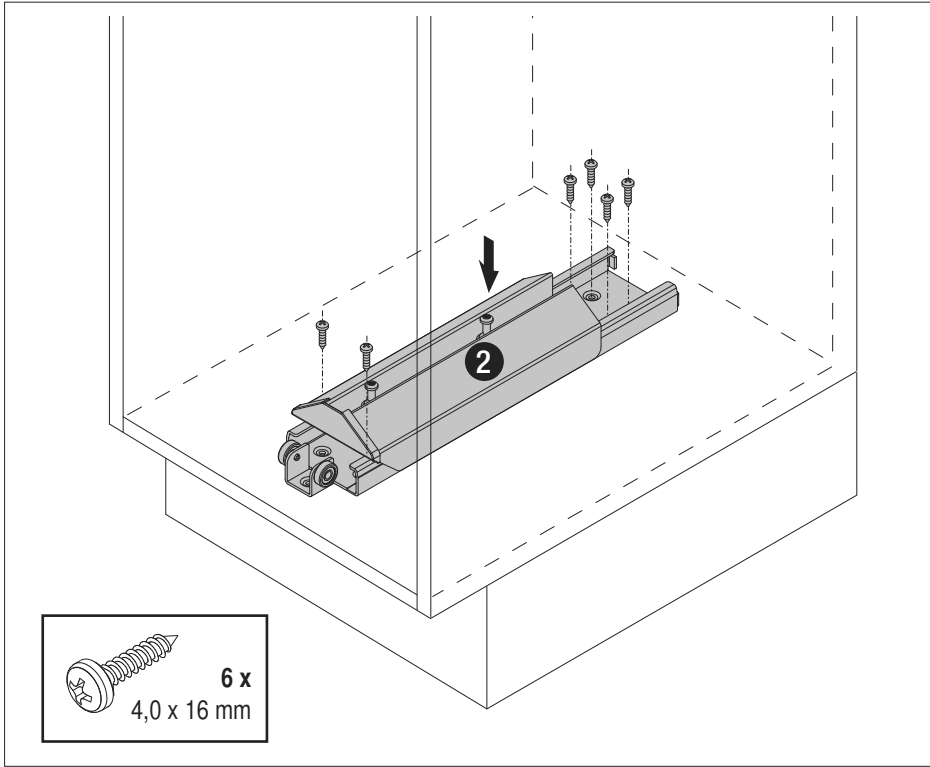

02 / 2018

VS TAL Gate Pro

= max. 20 kg = max. 80 kg

1

A

2

B

3