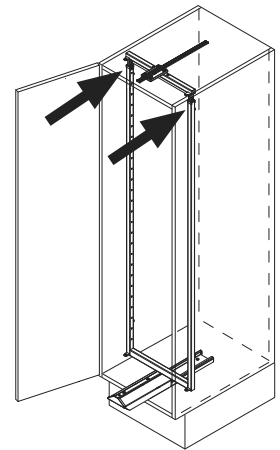

02 / 2018

VS TAL Gate Pro

= max. 20 kg = max. 80 kg

1

A

2

B

3