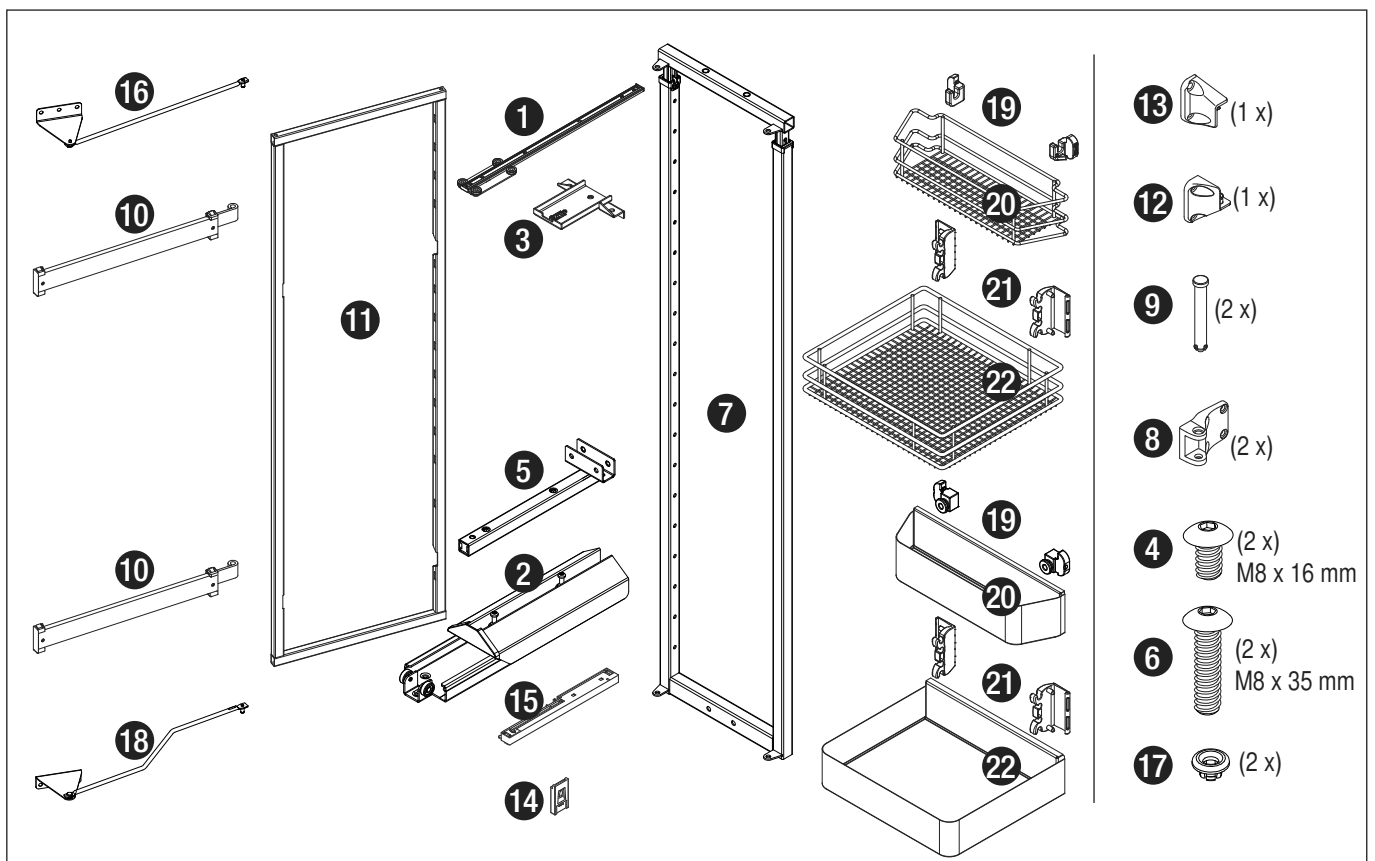

02 / 2018

VS TAL Gate Pro

= max. 20 kg = max. 80 kg

1

A

2

B

3